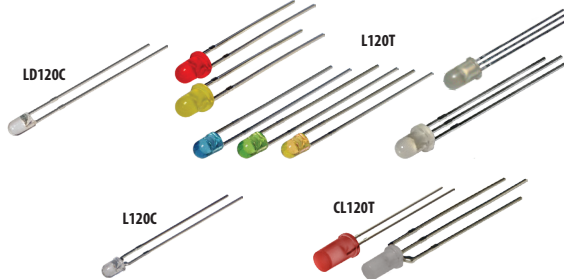

## FEATURES

- 2 or 3 Year LEDtronics Warranty
- Energy Savings of up to 90%
- Long Life: Colored LEDs Last up to 100,000 Hours, White LEDs up to 50,000 Hours of Continuous Operation
- Drop-in Incandescent Replacement
- Solid State: High Shock & Vibration Resistant
- Cool Operation: LEDs Produce Little or No Heat
- 3mm or 5mm, Single or Multi-Chip
- Steady-on, Flashing, Narrow-Focus or Wide-Angle Styles
- Varied LED Colors: White, Blue, Red, Green, Aqua-Green, Yellow, Full-Spectrum RGB
- Single-Color, Bi-Color, Tri-Color & Sunlight-Visible Configurations
- Round-Domed, Square or Rectangular Shapes
- Clear or Diffused Lens
- No UV or IR Radiation / No RF Interference

## APPLICATIONS

- Industrial Controls
- SMT Placement Machine Systems
- Machine Systems
- Tape & Reel Systems
- Industrial Automation
- Manufacturing Floor Status Indicators
- Panel Mount Retrofit Applications
- Visual Factory Controls
- Signaling Solutions
- Control Lighting
- Power Plant & Utilities Control Room
- Motor Control Panels
- Aircraft, Transportation/ Automotive, Train & RV Lighting
- Elevator Cab, Cabinet & Recessed Lighting
- Accent & Decorative Lighting
- Circuit Status/Logic Status Fault Indicators
- Pulsing
- Full-Color Scanners, Imaging or Moving Displays
- Printed Circuit Board Status Indicators
- Indicators for Telecom/ Communications/ Networking
- Screen Meter Face Illumination

### Panel Dot (1.88mm)

PDL070, diffused, dome lens (single and bi color)

### T1 (3mm)

L120T, diffused, dome (single and bi)  
 L120C, water clear, dome lens (single)  
 LD120, water clear, dome, flangeless (single)  
 LDF120, water clear, cylindrical, flangeless (single)  
 CL120, milky white, cylindrical (bi)