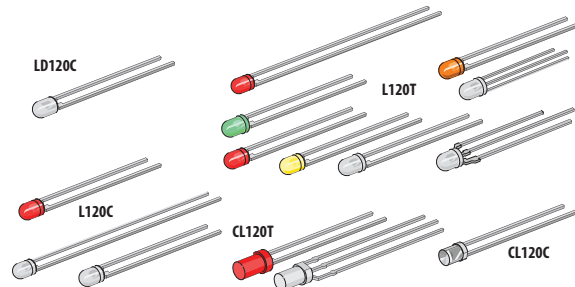

## APPLICATIONS

- Industrial Controls
- SMT Placement Machine Systems
- Machine Systems
- Tape & Reel Systems
- Industrial Automation
- Manufacturing Floor Status Indicators
- Panel Mount Retrofit Applications
- Visual Factory Controls
- Signaling Solutions
- Control Lighting
- Power Plant & Utilities Control Room
- Motor Control Panels
- Aircraft, Transportation/ Automotive, Train & RV Lighting
- Elevator Cab, Cabinet & Recessed Lighting
- Accent & Decorative Lighting
- Circuit Status/Logic Status Fault Indicators
- Pulsing
- Full-Color Scanners, Imaging or Moving Displays
- Printed Circuit Board Status Indicators
- Indicators for Telecom/ Communications/ Networking
- Screen Meter Face Illumination

### T1 (3mm)

L120T, diffused, dome (single and bi)  
 L120C, water clear, dome lens (single)  
 LD120, water clear, dome, flangeless (single)  
 LDF120, water clear, cylindrical, flangeless (single)  
 CL120, milky white, cylindrical (bi)