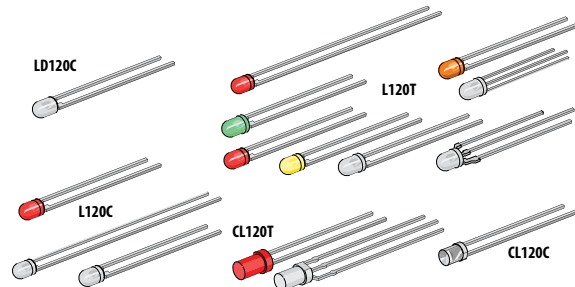

APPLICATIONS

- Industrial Controls & RV Lighting
- SMT Placement Machine • Elevator Cab, Cabinet & Recessed Lighting
- Machine Systems • Accent & Decorative Lighting
- Tape & Reel Systems • Circuit Status/Logic Status Fault Indicators
- Industrial Automation • Pulsing
- Manufacturing Floor Status Indicators • Full-Color Scanners, Imaging or Moving Displays
- Panel Mount Retrofit Applications • Printed Circuit Board Status Indicators
- Visual Factory Controls • Indicators for Telecom/Communications/Networking
- Signaling Solutions • Control Lighting
- Power Plant & Utilities Control Room • Motor Control Panels • Screen Meter Face Illumination
- Aircraft, Automotive, Train

Over 35 Years of LEDtronics Design, Engineering & Manufacturing Experience

Panel Dot (1.88mm)

PDL070, diffused, dome lens (single and bi color)

T1 (3mm)

L120T, diffused, dome (single and bi)
 L120C, water clear, dome lens (single)
 LD120, water clear, dome, flangeless (single)
 LDF120, water clear, cylindrical, flangeless (single)
 CL120, milky white, cylindrical (bi)

Rectangular

RL070, 1.8x3.8mm

T1-3/4 (5mm)

L200T, diffused, dome (single and bi)
 L200C, water clear, dome, (single, bi, & RGB)
 LD200T, diffused, dome, flangeless (single and bi)
 LD200C, water clear, dome, flangeless (single)
 LDF200, water clear, cylindrical, flangeless (single)