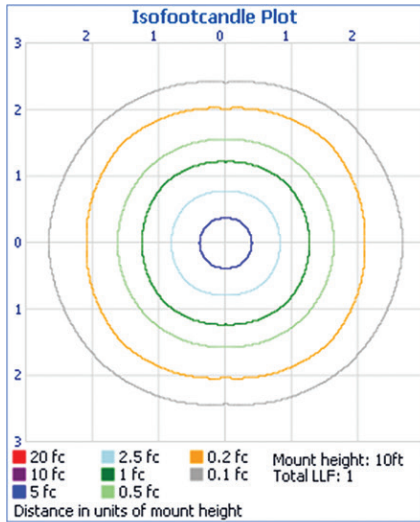

PHOTOMETRIC REPORTS

LED48T8SM-16W-XPW-101W