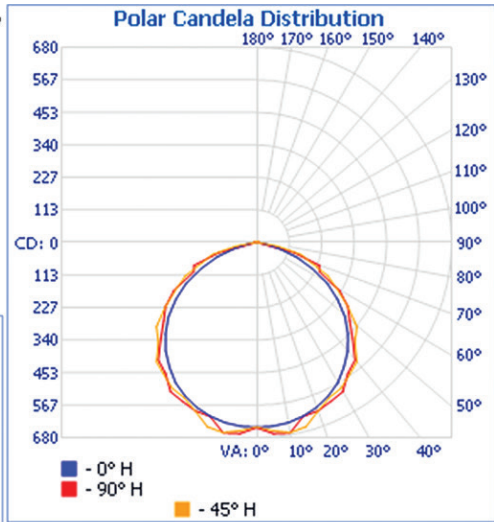

Filename: LED48T8SM-DLC-16W-XPW-101W
Manufacturer: LEDTRONICS
Luminaire: CLEAR LENS, 16.5W, 120VAC
Luminaire Cat: LED48T8SM-DLC-16W-XPW-101W
Lamp: LUMEN RATING: 1997.4 Lms.
Lamp Output: 1 lamp(s), rated Lumens/lamp: 1997.4
Max Candela: 673.0 at Horizontal: 90°, Vertical: 10°
Luminous Opening: Point
Test: 5-15-14
Photometry: Type C
CIE Class: Direct
Cutoff Class: Cutoff
Nema Type: 7 X 7

	Illuminance at a Distance	
	Center Beam FC	Beam Width
1.7R	231.48 fc	4.9ft 5.7ft
3.3R	57.87 fc	9.9ft 11.4ft
5.0R	25.72 fc	14.8ft 17.1ft
6.7R	14.47 fc	19.8ft 22.8ft
8.3R	9.26 fc	24.7ft 28.5ft
10.0R	6.43 fc	29.6ft 34.2ft

Vert. Spread: 112.0° Horiz. Spread: 119.4°