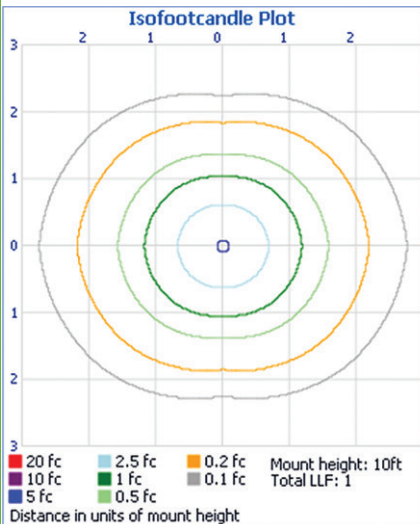

LED48T8SM-16W-XPW-101WF