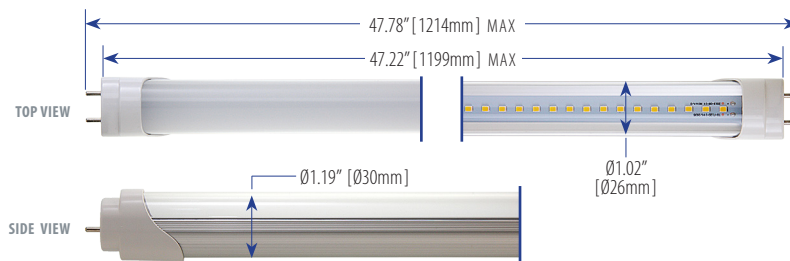

LEDTRONICS®

America's Premium Brand LED Company™

23105 Kashiwa Court, Torrance, CA 90505
Phone: (800) 579.4875 / (310) 534.1505
Fax: (310) 534.1424
E-mail: info@ledtronics.com
Website: ledtronics.com

To order LEDtronics products, contact the Distributor or Sales Representative in your area.

Visit our website to find your local Distributor or Representative from our worldwide network:

LEDtronics.com

Check LEDTRONICS.COM for latest data. Printed material may be outdated.