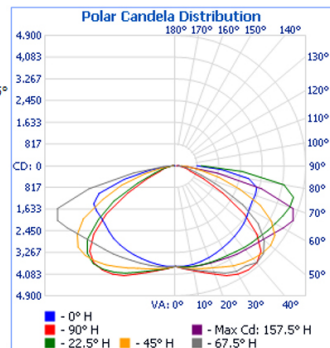

Luminaire Photometric Report

Filename: LEDRA44-075115E39-XPW-101A
Manufacturer: LEDTRONICS
Luminaire: CLEAR LENS, 95.2W, 120VAC
Lamp Output: 1 lamp(s), rated Lumens/amp: 18719.7
Max Candela: 4,883.0 at Horizontal: 157.5°, Vertical: 65°
Luminous Opening: Point
Test: 5-2-23
Photometry : Type C
CIE Class: Direct
Cutoff Class: Noncutoff
Nema Type: 6 X 7