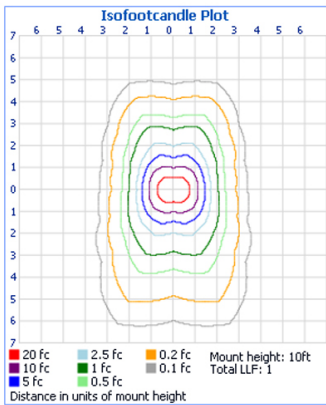

Luminaire Photometric Report

Filename: LEDRA44-075115E39-XPW-101A
Manufacturer: LEDTRONICS
Luminaire: CLEAR LENS, 75.6W, 120VAC
Lamp Output: 1 lamp(s), rated Lumens/amp: 15264.7
Max Candela: 3,986.0 at Horizontal: 157.5°, Vertical: 65°
Luminous Opening: Point
Test: 5-2-23
Photometry : Type C
CIE Class: Direct
Cutoff Class: Noncutoff
Nema Type: 6 X 7