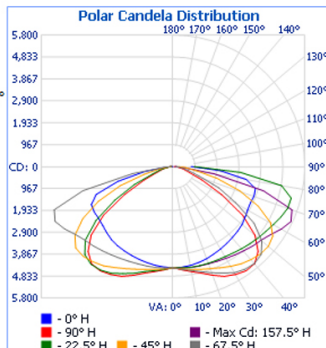

Luminaire Photometric Report

Filename: LEDRA44-075115E39-XPW-101A
Manufacturer: LEDTRONICS
Luminaire: CLEAR LENS, 115.9W, 120VAC
Lamp Output: 1 lamp(s), rated Lumens/amp: 21945.5
Max Candela: 5,731.0 at Horizontal: 157.5°, Vertical: 65°
Luminous Opening: Point
Test: 5-2-23
Photometry : Type C
CIE Class: Direct
Cutoff Class: Noncutoff
Nema Type: 6 X 7

Zone	Lumens	% Total	Zone	Lumens	% Total
0-10	434.2	2.0%	90-100	0	0%
10-20	1,327.5	6.0%	100-110	0	0%
20-30	2,266.3	10.3%	110-120	0	0%
30-40	3,206.0	14.6%	120-130	0	0%
40-50	3,955.7	18.0%	130-140	0	0%
50-60	4,100.5	18.7%	140-150	0	0%
60-70	3,467.9	15.8%	150-160	0	0%
70-80	2,322.0	10.6%	160-170	0	0%
80-90	865.5	3.9%	170-180	0	0%

Center Beam FC	Beam Width
1,604.84 fc	20.5ft 2.8ft
401.21 fc	41.0ft 5.6ft
178.32 fc	61.6ft 8.4ft
100.30 fc	82.1ft 11.2ft
64.19 fc	102.6ft 14.0ft
44.58 fc	123.1ft 16.8ft

Vert. Spread: 161.5° Horiz. Spread: 80.1°