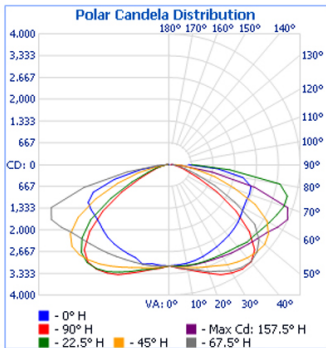

Right-Angled LED Retrofit Paddle Lamp

Variable 75 to 115 Watts – 120~277VAC – 5000K White – E39 Base – Type III Lens – IP64 – UL

WWW.LEDTRONICS.COM

LOG 883 / Rev 07-2023

Check LEDTRONICS.COM for latest data. Printed material may be outdated.

AVAILABLE OPTIONS

- Other CCT Colors: 2700K, 4000K & 5700K
- E26 Medium Base

40 Years of LEDtronics Design, Engineering & Manufacturing Experience

E39 Base Rotates 270 Degrees

LEDRA44-075115WE39-XPW-101A

Nominal Power	75 Watts	95 Watts	115 Watts
Input Power	75.6 W	95.2 W	115.9 W
Input Voltage	120~277VAC (Tested @ 120VAC)		
Input Current	0.638A	0.793A	0.967A
Total Lumens	15265 lm	18720 lm	21946 lm
Efficacy	202 lm/W	197 lm/W	189 lm/W
Max. Candela	3986 cd	4883 cd	5731 cd
Power Factor	0.99		
CRI	70~79		
Beam Angle	80° x 160°		
CCT	5000K		
Housing	Polycarbonate & Aluminum / Black & Silver		
Lens	Polycarbonate, Type III / Clear		
Dimmability	Not Dimmable		
Base	E39 Mogul Screw		
Oper. Temp.	-40°F ~ +122°F / -40°C ~ +50°C		
Protection Rating	IP64		
Dimensions	L11.69 x W5.43 x H3.58 inch L297 x W138 x H91 mm		
Weight	2.78 lbs / 1.26 Kg		

Filename: LEDRA44-075115E39-XPW-101A
 Manufacturer: LEDTRONICS
 Luminaire: CLEAR LENS, 75.6W, 120VAC
 Lamp Output: 1 lamp(s), rated Lumens/amp: 15264.7
 Max Candela: 3,986.0 at Horizontal: 157.5°, Vertical: 65°
 Luminous Opening: Point
 Test: 5-2-23
 Photometry : Type C
 CIE Class: Direct
 Cutoff Class: Noncutoff
 Nema Type: 6 X 7