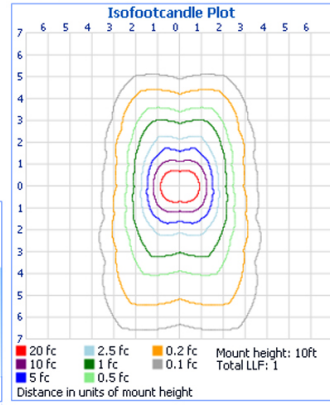

Luminaire Photometric Report

Filename: LEDRA44-075115E39-XPW-101A
Manufacturer: LEDTRONICS
Luminaire: CLEAR LENS, 95.2W, 120VAC
Lamp Output: 1 lamp(s), rated Lumens/amp: 18719.7
Max Candela: 4,883.0 at Horizontal: 157.5°, Vertical: 65°
Luminous Opening: Point
Test: 5-2-23
Photometry : Type C
CIE Class: Direct
Cutoff Class: Noncutoff
Nema Type: 6 X 7