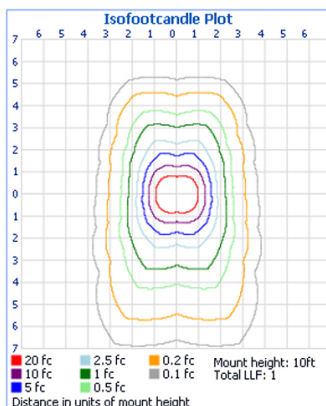

Luminaire Photometric Report

Filename: LEDRA44-075115E39-XPW-101A
Manufacturer: LEDTRONICS
Luminaire: CLEAR LENS, 115.9W, 120VAC
Lamp Output: 1 lamp(s), rated Lumens/amp: 21945.5
Max Candela: 5,731.0 at Horizontal: 157.5°, Vertical: 65°
Luminous Opening: Point
Test: 5-2-23
Photometry : Type C
CIE Class: Direct
Cutoff Class: Noncutoff
Nema Type: 6 X 7

Zone	Lumens	% Total	Zone	Lumens	% Total
0-10	434.2	2.0%	90-100	0	0%
10-20	1,327.5	6.0%	100-110	0	0%
20-30	2,266.3	10.3%	110-120	0	0%
30-40	3,206.0	14.6%	120-130	0	0%
40-50	3,955.7	18.0%	130-140	0	0%
50-60	4,100.5	18.7%	140-150	0	0%
60-70	3,467.9	15.8%	150-160	0	0%
70-80	2,322.0	10.6%	160-170	0	0%
80-90	865.5	3.9%	170-180	0	0%

Center Beam FC	Beam Width
1,604.84 fc	20.5ft 2.8ft
401.21 fc	41.0ft 5.6ft
178.32 fc	61.6ft 8.4ft
100.30 fc	82.1ft 11.2ft
64.19 fc	102.6ft 14.0ft
44.58 fc	123.1ft 16.8ft

Vert. Spread: 161.5° Horiz. Spread: 80.1°