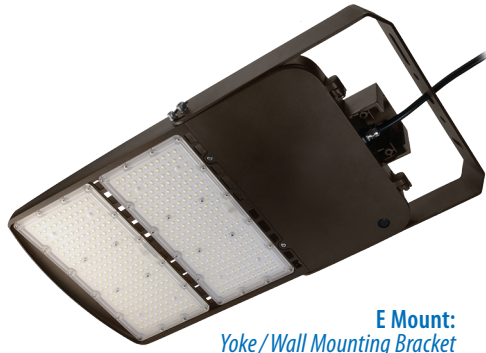

LOG 8771 / Rev 03-2023

Check LEDTRONICS.COM for latest data. Printed material may be outdated.

LED Slim Shoebox Area Lights, Dimmable – 300 Watts

E Mount:
Yoke / Wall Mounting Bracket

Only 300 Watts, Replaces up to 500W MH/HPS