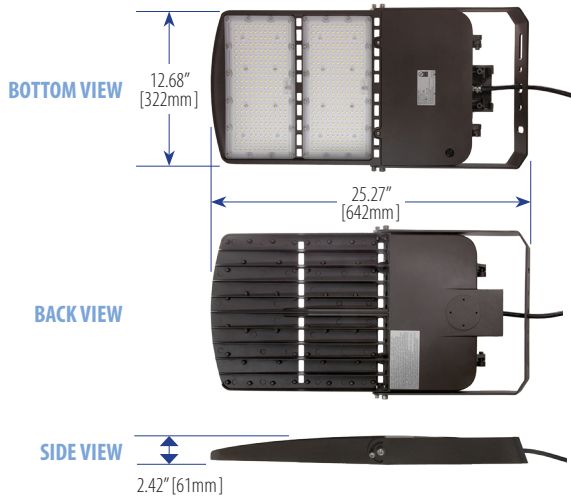

INSTALLATION OPTIONS

* Please specify the type of **INSTALLATION** ordered:

- **A** - Pole-Top Slipfitter Bracket
- **B** - Square/Round Pole Mount w/Adjustable Slipfitter Bracket
- **C** - Square/Round Pole Mount
- **D** - Trunnion/Wall Mount Adaptor
- **E** - Yoke Bracket Arm
- **x** - None

A-Bracket –
Adjustable Slipfitter Bracket Arm

D-Bracket –
Trunnion/Wall Mount Adaptor

B-Bracket –
Square / Round Pole Mount with Adjustable Slipfitter Bracket

E-Bracket –
Yoke Bracket Arm

C-Bracket –
Square / Round Pole Mount