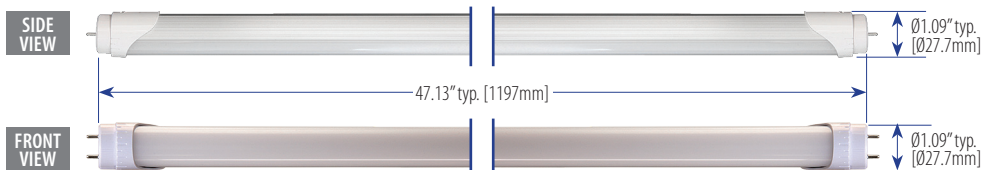

## AVAILABLE OPTIONS

- Other Viewing Angles
- Other Color Temperatures
- Other Voltages
- Clear Lens

Replaces 48-in / 30W  
T8 Fluorescent

G13 Base  
2 Pin

Adjustable  
End Caps

## LED48T8KL3-18W-XPW-102WFA

Input Voltage	12~24VDC	
Tested Voltage	12VDC	24VDC
Input Power	18.6 Watts	16.9 Watts
Input Current	1.6A	0.7A
Total Lumens	2399 lm	2474 lm
Max. Candela	610 cd	631 cd
Efficacy	129 lm/W	146 lm/W
CRI	>80	
Emitted Color	Pure White	
Color Temperature	5000K	
Illumination Angle	115° x 135°	
Dimmability	Not Dimmable	
Heatsink	Aluminum / Silver Color	
Lens	Polycarbonate / Frosted White	
Base	2-Pin G13	
Dimensions	L 47.13 x W 01.09 inch L 1197 x W 027.69 mm	
Net Weight	0.55 lbs / 250 g	