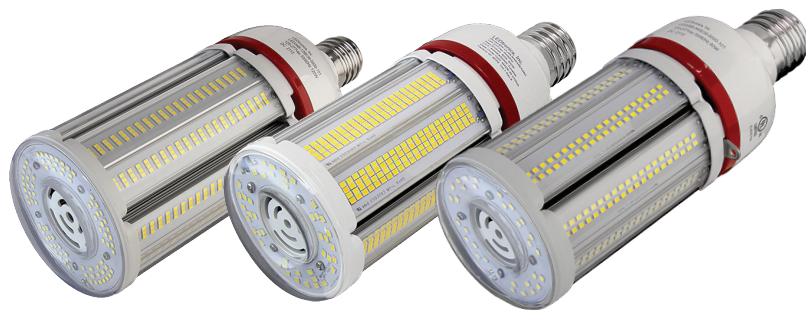

LED Post Top Omnidirectional Corn Lamps

27 to 118 Watts – 120-277VAC – 4000K or 5000K White – Dimmable – E39 Base – UL

FEATURES

- 5 Year LEDtronics Limited Warranty
- Direct Retrofit into E39 Base Fixtures
- Energy Savings of up to 85%
- Lumen Maintenance over 70% @ 50,000+ Hours
- Solid State – High Shock/Vibration Resistant
- Even, Omnidirectional Lighting
- Wide Oper. Temp. Range: -40°F to ~+113°F
- Safe to Use in Enclosed Luminaires
- UL/cUL Listed (E322319)
- No UV/IR Radiation
- RoHS Compliant – No Toxic Metals
- LED LM79 Reports Available

APPLICATIONS

- Street Lighting
- Outdoor Parking Areas Lighting
- Driveway & Walkway Lighting
- Security Lighting
- Parks / Playgrounds
- Rail Road Station Platforms
- Pendant Lighting
- Globe Lighting
- Garden Lighting
- Bollard Lighting

Over 35 Years of LEDtronics Design, Engineering & Manufacturing Experience

Beam Angle Omnidirectional
 Dimmability 0-10V
 Housing Polycarbonate / White
 Base E39 Mogul Screw
 Operating Temp. -40°F ~+113°F / -40°C ~+45°C
 UL/cUL Listing E322319

	LED19B-027E39-4000-101	LED19B-027E39-5000-101	LED28B-060WE39-5000-101	LED36B-120E39-5000-101	LED28BCT-4260E39-4050-101	LED36BCT-84120E39-4050-101
Color Temp.	4000K	5000K	5000K	5000K	4000K	4000K
Emitted Color	Natural White	Pure White	Pure White	Pure White	Natural White	Natural White
Input Power	26.65 Watts	26.65 Watts	56.98 Watts	118.1 Watts	59.55 Watts	117.9 Watts
Input Voltage	120~277VAC	120~277VAC	120~277VAC	120~277VAC	120~277VAC	120~277VAC
Input Current	0.253A	0.253A	0.510A	0.980A	0.510A	0.98A
Power Factor	0.8770	0.8770	0.8812	0.9043	0.8988	0.9017
Total Lumens	3328 lm	3481 lm	7516.24 lm	14868.2 lm	7659.3 lm	14404 lm
Efficacy	124.88 lm/W	130.62 lm/W	131.91 lm/W	125.895 lm/W	128.63 lm/W	122.17 lm/W
Max. Candela	542 cd	542 cd	1109 cd	2016 cd	1110 cd	2016 cd
CRI	82.5	82.5	82.5	82.5	82.5	80
Net Weight	0.88 lb / 400 g	0.88 lb / 400 g	0.88 lb / 400 g	3.73 lb / 1.69k g	2.2 lb / 1 kg	3.73 lb / 1.69 kg