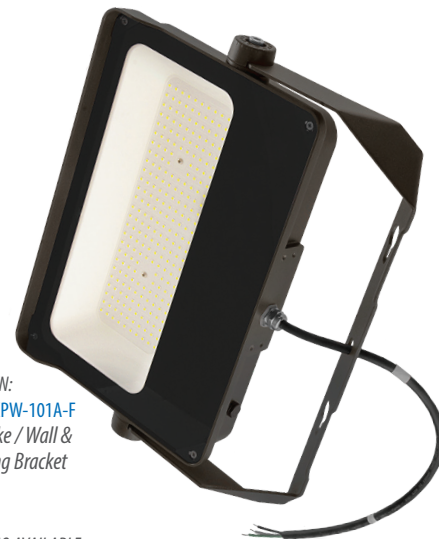

SHOWN:
FLL005-150W-XPW-101A-F
Adjustable Yoke / Wall &
Roof Mounting Bracket

ALSO AVAILABLE: