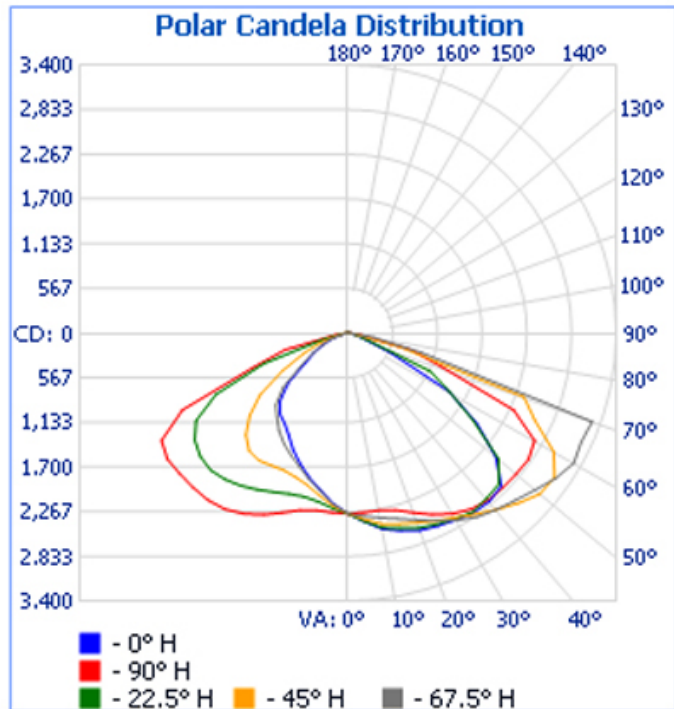

### SLL002PH-060W-0CW-103A

<b>Input Power</b>	60 Watts
<b>Input Voltage</b>	100~277VAC (Tested @ 120VAC)
<b>Input Current</b>	0.5A
<b>Total Lumens</b>	8800 lm
<b>Efficacy</b>	146 lm/W
<b>Max. Candela</b>	3265 cd
<b>Power Factor</b>	0.9647
<b>Light Pattern</b>	IESNA Type III
<b>CRI</b>	72.6
<b>Emitted Color</b>	Cool White
<b>Color Temperature</b>	5700K
<b>Dimmability</b>	Not Dimmable
<b>Protection Rating</b>	IP66
<b>Oper. Temperature</b>	-22°F ~+140°F / -30°C ~+60°C
<b>Housing</b>	Die-Cast Aluminum / Silver Gray
<b>Lens</b>	Clear Glass
<b>Dimensions</b>	L20.73 x W9.45 x H5.32 inch L526.5 x W240 x H135.1 mm
<b>Net Weight</b>	11.28 lbs / 5.12 kg

## Luminaire Photometric Report

Filename: SLL002PH-060W-OCW-103A

Manufacturer: LEDTRONICS

Luminaire: CLEAR LENS, 59.6W, 120VAC

Lamp Output: 1 lamp(s), rated Lumens/lamp: 9273.8

Max Candela: 3,304.0 at Horizontal: 67.5°, Vertical: 60°

Luminous Opening: Point

Test: 11-10-20

Photometry : Type C

CIE Class: Direct

Nema Type: 7 X 7

Illuminance at a Distance		
Center Beam FC	Beam Width	
4.2ft	132.03 fc	10.8ft 21.3ft
8.3ft	33.01 fc	21.6ft 42.5ft
12.5ft	14.67 fc	32.4ft 63.8ft
16.7ft	8.25 fc	43.2ft 85.0ft
20.8ft	5.28 fc	54.1ft 106.3ft
25.0ft	3.67 fc	64.9ft 127.5ft

■ Vert. Spread: 104.7°   ■ Horiz. Spread: 137.2°