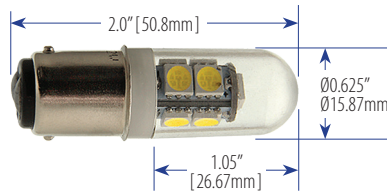

Compact LED T5 Tube Light Bulb

1.6 Watts – 10~30VDC – Ba15D Base – 360° Illumination – 6000K Cool White – Clear Lens

FEATURES

- 2 Year LEDtronics U.S. Warranty
- Up to 90% Energy Reduction over Halogens & Incandescents
- Long Lifespan: White LEDs Last up to 50,000 Hours
- Solid State – Shock & Vibration Resistant
- Compact Bulb Fits in Enclosed Fixtures & Tight Spaces
- High Lumen, High Efficacy, Instant-on, No Flickering
- 360° Omnidirectional, No-Shadow Beam
- Clear Polycarbonate Lens
- Nickel-Plated Brass Ba15D Base
- Bipolar for Quick Installation
- Wide Operating Temperature Range: -30°C to +50°C
- Minimal Heat Generation, No UV or IR
- No Toxic Metals – RoHS Compliant

APPLICATIONS

- Automotive Bulbs
- Machine Status Indicator Bulbs
- Accent Lighting
- Decorative Lighting
- Appliance Bulbs
- Chandeliers

AVAILABLE OPTIONS

- Other Bases Available for Preorder:
 - ▶ E12 Candelabra 12mm Screw Base
 - ▶ E14 European 14mm Screw Base
 - ▶ E17 Intermediate 17mm Screw Base
 - ▶ Ba15S Intermediate 15mm Single-Contact Bayonet Base
- Other Colors & White Color Temperatures
- Other Voltages

Over 35 Years of LEDtronics Design, Engineering & Manufacturing Experience

Ba15D
Double-Contact
Bayonet Base

LED16T5-1WDCB-XCW-1030V

Input Voltage	10VDC	30VDC
Input Power	1.2 Watts	1.6 Watts
Input Current	0.120A	0.055A
Efficacy	125 lm/W	115 lm/W
Lumens	150 lm	190 lm
CRI	77	
Illumination Angle	360°	
Emitted Color	Cool White	
Color Temperature	6000K	
Base/Material	Ba15D / Bipolar / Nickel-Plated Brass	
Lens	Polycarbonate / Clear	
Dimmability	Not Dimmable	
Oper. Temperature	-22°F ~+122°F / -30°C ~+50°C	
Dimensions	2.0 x Ø0.625 inch / 50.8 x Ø15.87 mm	
Net Weight	0.2 oz / 5.67g	