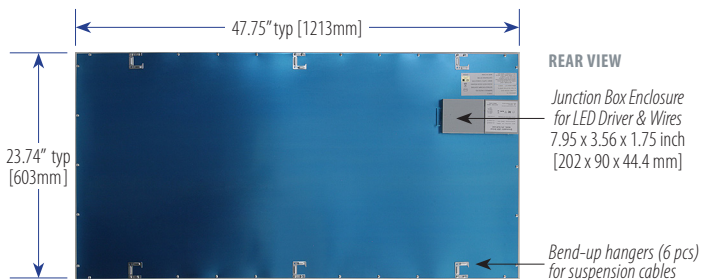

AVAILABLE OPTIONS

- 90-Minute/10W Emergency Power Pack
- 1x4 & 2x2 Panel Sizes

At 35 Watts

Equivalent to 2 T8 32W Fluorescent Tube Fixtures

At 45 Watts

Equivalent to 3 T8 32W Fluorescent Tube Fixtures

CLL2X4CT-3550W-101D

Nominal Power	35 Watts	40 Watts	45 Watts	50 Watts
COLOR TEMP. (CCT)	Warm White / 3000K			
Input Power	29.9 Watts	34.5 Watts	39.2 Watts	43.5 Watts
Input Current	0.251A	0.291A	0.331A	0.369A
Total Lumens	3139.4 lm	3519 lm	3848 lm	4146.2 lm
Efficacy	105 lm/W	102.6 lm/W	98.2 lm/W	95.3 lm/W
Max. Candela	1105 cd	1220 cd	1355 cd	1438 cd
COLOR TEMP. (CCT)	Medium White / 3500K			
Input Power	34.1 Watts	38.5 Watts	43.0 Watts	48.2 Watts
Input Current	0.288A	0.323A	0.361A	0.404A
Total Lumens	4406.9 lm	4980.4 lm	5598.8 lm	6200.2 lm
Efficacy	129.2 lm/W	129.4 lm/W	130.2 lm/W	128.6 lm/W
Max. Candela	1472 cd	1676 cd	1898 cd	2098 cd
COLOR TEMP. (CCT)	Natural White / 4000K			
Input Power	33.6 Watts	38.4 Watts	43.0 Watts	48.3 Watts
Input Current	0.284A	0.321A	0.358A	0.404A
Total Lumens	4456.6 lm	5056.4 lm	5722.8 lm	6321.9 lm
Efficacy	132.6 lm/W	131.7 lm/W	133.1 lm/W	130.9 lm/W
Max. Candela	1490 cd	1706 cd	1937 cd	2145 cd
COLOR TEMP. (CCT)	Pure White / 5000K			
Input Power	33.1 Watts	37.5 Watts	42.0 Watts	46.7 Watts
Input Current	0.279A	0.313A	0.352A	0.391A
Total Lumens	4159.5 lm	4678.2 lm	5204.6 lm	5761.5 lm
Efficacy	125.7 lm/W	124.7 lm/W	123.9 lm/W	122.6 lm/W
Max. Candela	1398 cd	1584 cd	1757 cd	1955 cd
Input Voltage	120~277VAC (Tested @ 120VAC)			
Power Factor	0.99			
Illumination Angle	120°			
CRI	>80			
Dimmability	When Wired to External 0-10V			
Frame	Aluminum / White Color			
Light Guide Plate	4mm, PMMA			
Diffuser Plate	Frosted White / Polystyrene			
Protection Rating	IP40 (Dry or Damp Location Use Only)			
Oper. Temperature	-4°F ~+113°F / -20°C ~+45°C			
Dimensions	47.75 x 23.74 x 0.37 inch / 1213 x 603 x 9.4 mm			
Weight	13.22 lbs / 5.99 kg (w/Power Supply)			
UL/cUL Listing	E491975			
DLC Product Code	PLH7K7SFXS1V			