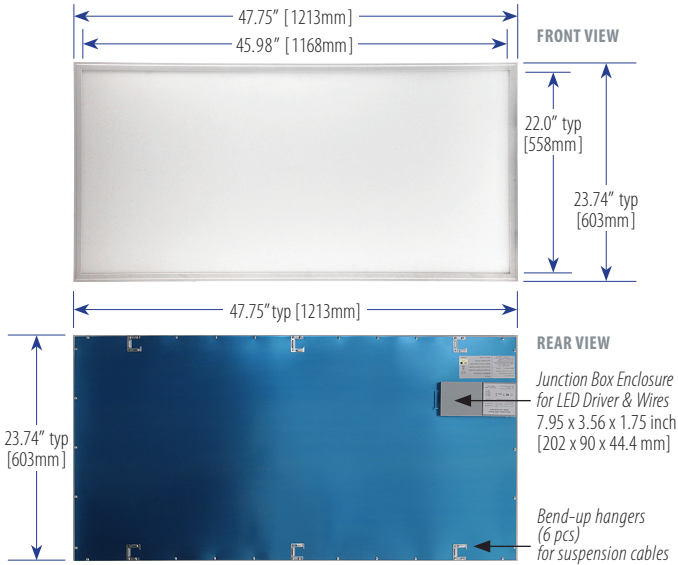

At 72 Watts
Replaces 4 T8
40W Fluorescent
Tube Fixtures

CLL2X4CT-5572W-101D

Nominal Power	55 Watts	60 Watts	65 Watts	72 Watts
COLOR TEMP. (CCT)	Warm White / 3000K			
Input Power	57 Watts	62.6 Watts	67.0 Watts	74.5 Watts
Input Current	0.479A	0.525A	0.563A	0.624A
Total Lumens	6484.4 lm	6832.7 lm	7221.0 lm	7777.7 lm
Efficacy	113.8 lm/W	109.2 lm/W	107.8 lm/W	104.4 lm/W
Max. Candela	2197 cd	2355 cd	2484 cd	2678 cd
COLOR TEMP. (CCT)	Medium White / 3500K			
Input Power	57 Watts	61.8 Watts	66.5 Watts	74.4 Watts
Input Current	0.478A	0.519A	0.559A	0.623A
Total Lumens	7240.3 lm	7648.1 lm	8141.6 lm	8951.3 lm
Efficacy	127.3 lm/W	123.8 lm/W	122.4 lm/W	120.3 lm/W
Max. Candela	2457 cd	2639 cd	2083 cd	3080 cd
COLOR TEMP. (CCT)	Natural White / 4000K			
Input Power	57 Watts	61.6 Watts	66.4 Watts	74.2 Watts
Input Current	0.478A	0.517A	0.556A	0.621A
Total Lumens	7242.5 lm	7658.1 lm	8132.0 lm	8913.9 lm
Efficacy	127.3 lm/W	124.3 lm/W	122.5 lm/W	120.1 lm/W
Max. Candela	2459 cd	2637 cd	2801 cd	3069 cd
COLOR TEMP. (CCT)	Pure White / 5000K			
Input Power	56 Watts	61.3 Watts	65.8 Watts	73.1 Watts
Input Current	0.471A	0.514A	0.552A	0.610A
Total Lumens	6637.0 lm	7039.4 lm	7415.3 lm	8030.0 lm
Efficacy	118.5 lm/W	114.8 lm/W	112.7 lm/W	109.9 lm/W
Max. Candela	2262 cd	2422 cd	2557 cd	2769 cd
Input Voltage	120~277VAC (Tested @ 120VAC)			
Power Factor	0.99			
Illumination Angle	120°			
CRI	>80			
Dimmability	When Wired to External 0-10V			
Frame	Aluminum / White Color			
Light Guide Plate	4mm, PMMA			
Diffuser Plate	Frosted White / Polystyrene			
Protection Rating	IP40 (Dry or Damp Location Use Only)			
Oper. Temperature	-4°F ~ +113°F / -20°C ~ +45°C			
Dimensions	47.75 x 23.74 x 0.37 inch / 1213 x 603 x 9.4 mm			
Weight	13.22 lbs / 5.99 kg (w/Power Supply)			
UL/cUL Listing	E491975			
DLC Product Code	PLKUPWXTCJ2			