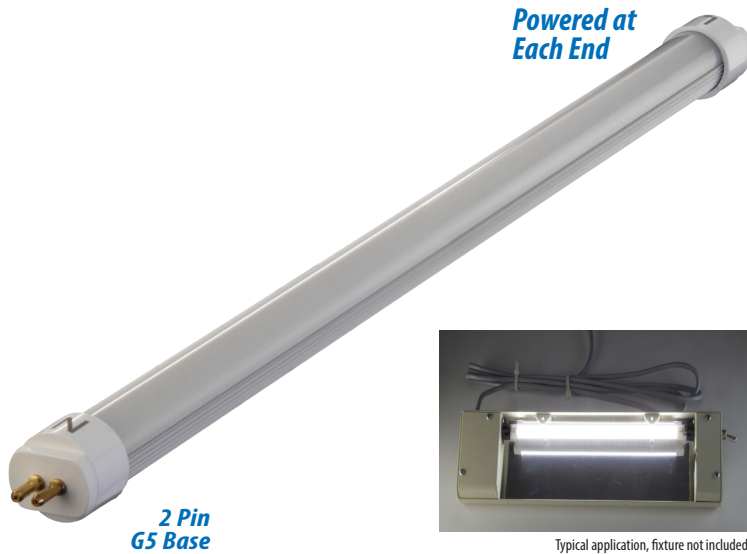

Bunk Bed T5 LED Tube Light

12-inch Length – 4 Watts – 120VAC – 5000K Pure White – 105° x 140° Beam – G5 Base

FEATURES

- Ideal for T5 tube fixture shown (not included)
  NSN #6230-00-578-7548 / MIL-F-16377/17A
- 3 Year LEDtronics Warranty
- Easy Retrofit into 1-Ft/G5, In-line T5 Fluorescent Tube Fixtures with Ballast Bypass
- Powered at Each End
- Energy Savings of up to 50%
- Lumen Maintenance over 70% @ up to 40,000+ Hours
- Even Lighting, No Buzzing, No Flickering
- No UV/IR Radiation, No RF Interference
- No Toxic Mercury – RoHS Compliant

APPLICATIONS

- Bunk Bed Lighting for Navy or Cruise Ships
- Production Area Lighting
- Warehouse Lighting
- Retail Store Lighting
- Architectural Lighting
- Sign Backlighting
- Reading/Personal Space Lighting

Over 35 Years of LEDtronics Design, Engineering & Manufacturing Experience