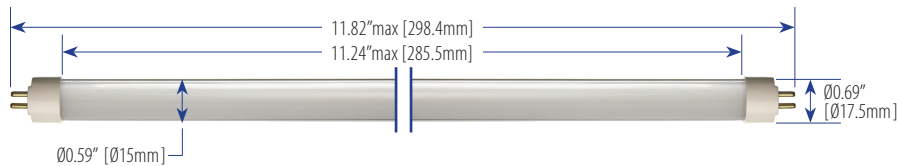

LED12T5SM-4W-XPW-101WF LED12T5SM-4W-XPW-001WF

'-001' Made in USA
from Imported Parts
ARRA compliant

Input Power	4 Watts
Input Voltage	120VAC
Input Current	0.05A
Total Lumens	415 lm
Efficacy	110 lm/W
Max. Candela	110 cd
Power Factor	0.62
CRI	>80
Emitted Color	Pure White
Color Temperature	5000K
Illumination Angle	105° x 140°
Dimmability	Not Dimmable
Oper. Temperature	-4°F ~ +113°F / -20°C ~ +45°C
Heatsink	Aluminum Alloy / Silver Color
Lens	Polycarbonate / Frosted White
Dimensions	L 11.82 x W Ø0.69 inch L 300 x W Ø17.5 mm
Net Weight	0.087 lbs / 39.46 g