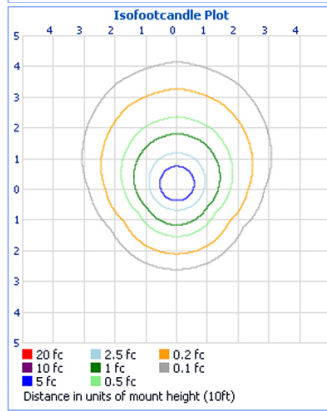

Filename: WLPE14-040W-XPW-10SD
Manufacturer: LEDTRONICS, INC.
Lamp Output: 1 lamp, rated Lumens/lamp: 3670.9
Max Candela: 1,023.2 at Horizontal: 180°, Vertical: 36°
Input Wattage: 40.4
Luminous Opening: Circular (Dia: 19.69")
Test Date: 2015-06-10
Test Lab: EVERFINE
Photometry : Type C
CIE Class: Semi-Direct
Cutoff Class: Noncutoff
Nema Type: 7 X 7

Zone	Lumens	% Total	Zone	Lumens	% Total
0-10	78.1	2.1%	90-100	214.1	5.8%
10-20	224.0	6.1%	100-110	157.1	4.3%
20-30	342.0	9.3%	110-120	97.9	2.7%
30-40	424.1	11.6%	120-130	44.9	1.2%
40-50	469.4	12.8%	130-140	8.6	0.2%
50-60	474.7	12.9%	140-150	2.9	0.1%
60-70	446.2	12.2%	150-160	1.9	0.1%
70-80	384.8	10.5%	160-170	1.3	0%
80-90	298.6	8.1%	170-180	0.4	0%

Filename: WLPE14-100W-XPW-10SD
Manufacturer: LEDTRONICS, INC.
Lamp Output: 1 lamp, rated Lumens/lamp: 10912
Max Candela: 2,913.4 at Horizontal: 270°, Vertical: 24°
Input Wattage: 101.6
Luminous Opening: Circular (Dia: 19.69")
Test Date: 2017-05-09
Test Lab: EVERFINE
Photometry : Type C
CIE Class: Semi-Direct
Cutoff Class: Noncutoff
Nema Type: 5 X 7

Zone	Lumens	% Total	Zone	Lumens	% Total
0-10	249.6	2.3%	90-100	494.6	4.5%
10-20	722.7	6.6%	100-110	400.2	3.7%
20-30	1,116.2	10.2%	110-120	285.0	2.6%
30-40	1,385.5	12.7%	120-130	155.2	1.4%
40-50	1,506.5	13.8%	130-140	61.3	0.6%
50-60	1,478.1	13.5%	140-150	18.6	0.2%
60-70	1,315.1	12.1%	150-160	6.5	0.1%
70-80	1,028.4	9.4%	160-170	4.2	0%
80-90	682.7	6.3%	170-180	1.5	0%