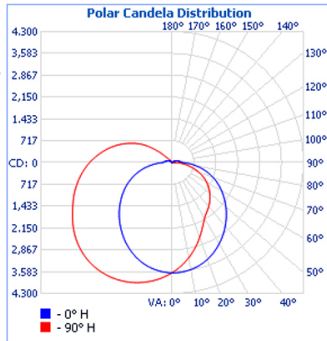

LEDTRONICS.COM

Check LEDTRONICS.COM for latest data.
Printed material may be outdated.

Filename: WLPE14-040W-XPW-10SD
Manufacturer: LEDTRONICS, INC.
Lamp Output: 1 lamp, rated Lumens/lamp: 3670.9
Max Candela: 1,023.2 at Horizontal: 180°, Vertical: 36°
Input Wattage: 40.4
Luminous Opening: Circular (Dia: 19.69")
Test Date: 2015-06-10
Test Lab: EVERFINE
Photometry : Type C
CIE Class: Semi-Direct
Cutoff Class: Noncutoff
Nema Type: 7 X 7

| Zone | Lumens | % Total | Zone | Lumens | % Total |
|-------|--------|---------|---------|--------|---------|
| 0-10 | 78.1 | 2.1% | 90-100 | 214.1 | 5.8% |
| 10-20 | 224.0 | 6.1% | 100-110 | 157.1 | 4.3% |
| 20-30 | 342.0 | 9.3% | 110-120 | 97.9 | 2.7% |
| 30-40 | 424.1 | 11.6% | 120-130 | 44.9 | 1.2% |
| 40-50 | 469.4 | 12.8% | 130-140 | 8.6 | 0.2% |
| 50-60 | 474.7 | 12.9% | 140-150 | 2.9 | 0.1% |
| 60-70 | 446.2 | 12.2% | 150-160 | 1.9 | 0.1% |
| 70-80 | 384.8 | 10.5% | 160-170 | 1.3 | 0% |
| 80-90 | 298.6 | 8.1% | 170-180 | 0.4 | 0% |

Filename: WLPE14-100W-XPW-10SD
Manufacturer: LEDTRONICS, INC.
Lamp Output: 1 lamp, rated Lumens/lamp: 10912
Max Candela: 2,913.4 at Horizontal: 270°, Vertical: 24°
Input Wattage: 101.6
Luminous Opening: Circular (Dia: 19.69")
Test Date: 2017-05-09
Test Lab: EVERFINE
Photometry : Type C
CIE Class: Semi-Direct
Cutoff Class: Noncutoff
Nema Type: 5 X 7

Filename: WLPE14-150W-XPW-10SD
Manufacturer: LEDTRONICS, INC.
Lamp Output: 1 lamp, rated Lumens/lamp: 16224.4
Max Candela: 4,278.7 at Horizontal: 270°, Vertical: 32°
Input Wattage: 151.3
Luminous Opening: Circular (Dia: 19.69")
Test Date: 2017-04-13
Test Lab: EVERFINE
Photometry : Type C
CIE Class: Semi-Direct
Cutoff Class: Noncutoff
Nema Type: 6 X 7