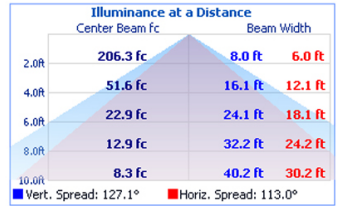

| | 040W | 060W | 080W | 100W | 120W | 150W |
|---------------------|--|--------------|--------------|-------------------|---------------|---------------|
| Input Power | 45±3 Watts | 66±3 Watts | 88±4 Watts | 105±4 Watts | 130±4 Watts | 162±5 Watts |
| Input Voltage | 100~277VAC (Tested @120VAC) | | | | | |
| Input Current | 0.35-0.4A | 0.525-0.575A | 0.7-0.77A | 0.84-0.9A | 1.05-1.12A | 1.31-1.39A |
| Total Lumens | 5352 lm | 7922 lm | 10740 lm | 13692 lm | 16721 lm | 21160 lm |
| Efficacy | 127.91 lm/W | 126.59 lm/W | 133.48 lm/W | 132.67 lm/W | 133.98 lm/W | 135.91 lm/W |
| Max. Candela | 1023.2 cd | 1614.1 cd | 4293.3 cd | 2913.4 cd | 4157.3 cd | 4278.7 cd |
| Power Factor | 0.90 | 0.90 | 0.90 | 0.92 | 0.90 | 0.90 |
| CRI | 74.4 | 74.4 | 74.6 | 74.7 | 74.6 | 74.5 |
| Emitted Color / CCT | Pure White / 5000K | | | | | |
| Beam Angle | 90° x 135° | | | | | |
| Dimmability | 0-10V | | | | | |
| Housing | Aluminum Alloy / Black | | | | | |
| Lens | Polycarbonate / Frosted White | | | | | |
| Protection Rating | IP65 | | | | | |
| Operating Temp. | -31°F ~+113°F / -35°C ~+45°C | | | | | |
| Dimensions (typ.) | L 14.41" x W 7.72" x H 8.89" inch / L 366 x W196 x H226 mm | | | | | |
| Net Weight | 12.1 lbs / 5.5 Kg | | | 17.6 lbs / 8.0 Kg | | |
| ETL/cETL Listing | YR-WL266-W40 | YR-WL266-W60 | YR-WL266-W80 | YR-WL266-W100 | YR-WL266-W120 | YR-WL266-W150 |

| Zone | Lumens | % Total | Zone | Lumens | % Total |
|-------|--------|---------|---------|--------|---------|
| 0-10 | 78.1 | 2.1% | 90-100 | 214.1 | 5.8% |
| 10-20 | 224.0 | 6.1% | 100-110 | 157.1 | 4.3% |
| 20-30 | 342.0 | 9.3% | 110-120 | 97.9 | 2.7% |
| 30-40 | 424.1 | 11.6% | 120-130 | 44.9 | 1.2% |
| 40-50 | 469.4 | 12.8% | 130-140 | 8.6 | 0.2% |
| 50-60 | 474.7 | 12.9% | 140-150 | 2.9 | 0.1% |
| 60-70 | 446.2 | 12.2% | 150-160 | 1.9 | 0.1% |
| 70-80 | 384.8 | 10.5% | 160-170 | 1.3 | 0% |
| 80-90 | 298.6 | 8.1% | 170-180 | 0.4 | 0% |