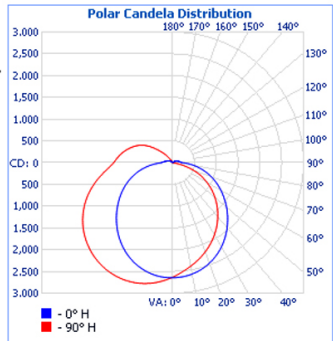

LEDTRONICS.COM

Check LEDTRONICS.COM for latest data.
Printed material may be outdated.

Filename: WLPE14-040W-XPW-10SD
Manufacturer: LEDTRONICS, INC.
Lamp Output: 1 lamp, rated Lumens/lamp: 3670.9
Max Candela: 1,023.2 at Horizontal: 180°, Vertical: 36°
Input Wattage: 40.4
Luminous Opening: Circular (Dia: 19.69")
Test Date: 2015-06-10
Test Lab: EVERFINE
Photometry : Type C
CIE Class: Semi-Direct
Cutoff Class: Noncutoff
Nema Type: 7 X 7

| Zone | Lumens | % Total | Zone | Lumens | % Total |
|-------|--------|---------|---------|--------|---------|
| 0-10 | 78.1 | 2.1% | 90-100 | 214.1 | 5.8% |
| 10-20 | 224.0 | 6.1% | 100-110 | 157.1 | 4.3% |
| 20-30 | 342.0 | 9.3% | 110-120 | 97.9 | 2.7% |
| 30-40 | 424.1 | 11.6% | 120-130 | 44.9 | 1.2% |
| 40-50 | 469.4 | 12.8% | 130-140 | 8.6 | 0.2% |
| 50-60 | 474.7 | 12.9% | 140-150 | 2.9 | 0.1% |
| 60-70 | 446.2 | 12.2% | 150-160 | 1.9 | 0.1% |
| 70-80 | 384.8 | 10.5% | 160-170 | 1.3 | 0% |
| 80-90 | 298.6 | 8.1% | 170-180 | 0.4 | 0% |

Filename: WLPE14-100W-XPW-10SD
Manufacturer: LEDTRONICS, INC.
Lamp Output: 1 lamp, rated Lumens/lamp: 10912
Max Candela: 2,913.4 at Horizontal: 270°, Vertical: 24°
Input Wattage: 101.6
Luminous Opening: Circular (Dia: 19.69")
Test Date: 2017-05-09
Test Lab: EVERFINE
Photometry : Type C
CIE Class: Semi-Direct
Cutoff Class: Noncutoff
Nema Type: 5 X 7