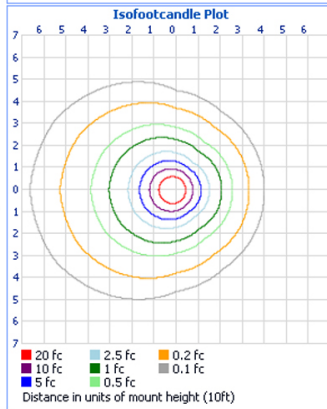

APPLICATIONS

*LEDtronics LED Wall-Pack
Luminaires Illuminate Outdoor
Areas at Locations around the World*