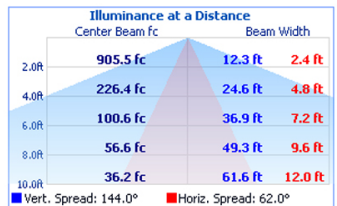

APPLICATIONS

*LEDtronics LED Wall-Pack
Luminaires Illuminate Outdoor
Areas at Locations around the World*