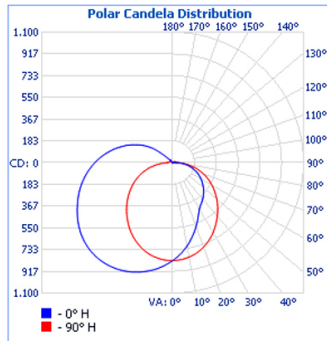

| | 040W | 060W | 080W | 100W | 120W | 150W |
|---------------------|--|--------------|--------------|-------------------|---------------|---------------|
| Input Power | 45±3 Watts | 66±3 Watts | 88±4 Watts | 105±4 Watts | 130±4 Watts | 162±5 Watts |
| Input Voltage | 100~277VAC (Tested @120VAC) | | | | | |
| Input Current | 0.35-0.4A | 0.525-0.575A | 0.7-0.77A | 0.84-0.9A | 1.05-1.12A | 1.31-1.39A |
| Total Lumens | 5352 lm | 7922 lm | 10740 lm | 13692 lm | 16721 lm | 21160 lm |
| Efficacy | 127.91 lm/W | 126.59 lm/W | 133.48 lm/W | 132.67 lm/W | 133.98 lm/W | 135.91 lm/W |
| Max. Candela | 1023.2 cd | 1614.1 cd | 4293.3 cd | 2913.4 cd | 4157.3 cd | 4278.7 cd |
| Power Factor | 0.90 | 0.90 | 0.90 | 0.92 | 0.90 | 0.90 |
| CRI | 74.4 | 74.4 | 74.6 | 74.7 | 74.6 | 74.5 |
| Emitted Color / CCT | Pure White / 5000K | | | | | |
| Beam Angle | 90° x 135° | | | | | |
| Dimmability | 0-10V | | | | | |
| Housing | Aluminum Alloy / Black | | | | | |
| Lens | Polycarbonate / Frosted White | | | | | |
| Protection Rating | IP65 | | | | | |
| Operating Temp. | -31°F ~+113°F / -35°C ~+45°C | | | | | |
| Dimensions (typ.) | L 14.41" x W 7.72" x H 8.89" inch / L 366 x W196 x H226 mm | | | | | |
| Net Weight | 12.1 lbs / 5.5 Kg | | | 17.6 lbs / 8.0 Kg | | |
| ETL/cETL Listing | YR-WL266-W40 | YR-WL266-W60 | YR-WL266-W80 | YR-WL266-W100 | YR-WL266-W120 | YR-WL266-W150 |

LEDTRONICS.COM

Check LEDTRONICS.COM for latest data.
Printed material may be outdated.

Filename: WLPE14-040W-XPW-10SD
Manufacturer: LEDTRONICS, INC.
Lamp Output: 1 lamp, rated Lumens/lamp: 3670.9
Max Candela: 1,023.2 at Horizontal: 180°, Vertical: 36°
Input Wattage: 40.4
Luminous Opening: Circular (Dia: 19.69")
Test Date: 2015-06-10
Test Lab: EVERFINE
Photometry : Type C
CIE Class: Semi-Direct
Cutoff Class: Noncutoff
Nema Type: 7 X 7