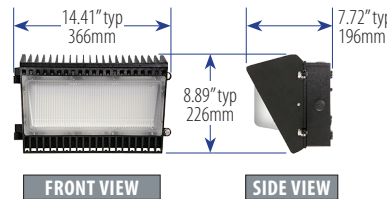

- WLPE14-040W-XPW-105D (40 Watts)
- WLPE14-060W-XPW-105D (60 Watts)
- WLPE14-080W-XPW-105D (80 Watts)
- WLPE14-100W-XPW-105D (100 Watts)
- WLPE14-120W-XPW-105D (120 Watts)
- WLPE14-150W-XPW-105D (150 Watts)

	040W	060W	080W	100W	120W	150W
Input Power	45±3 Watts	66±3 Watts	88±4 Watts	105±4 Watts	130±4 Watts	162±5 Watts
Input Voltage	100~277VAC (Tested @120VAC)					
Input Current	0.35-0.4A	0.525-0.575A	0.7-0.77A	0.84-0.9A	1.05-1.12A	1.31-1.39A
Total Lumens	5352 lm	7922 lm	10740 lm	13692 lm	16721 lm	21160 lm
Efficacy	127.91 lm/W	126.59 lm/W	133.48 lm/W	132.67 lm/W	133.98 lm/W	135.91 lm/W
Max. Candela	1023.2 cd	1614.1 cd	4293.3 cd	2913.4 cd	4157.3 cd	4278.7 cd
Power Factor	0.90	0.90	0.90	0.92	0.90	0.90
CRI	74.4	74.4	74.6	74.7	74.6	74.5
Emitted Color / CCT	Pure White / 5000K					
Beam Angle	90° x 135°					
Dimmability	0-10V					
Housing	Aluminum Alloy / Black					
Lens	Polycarbonate / Frosted White					
Protection Rating	IP65					
Operating Temp.	-31°F ~+113°F / -35°C ~+45°C					
Dimensions (typ.)	L 14.41" x W 7.72" x H 8.89" inch / L 366 x W196 x H226 mm					
Net Weight	12.1 lbs / 5.5 Kg			17.6 lbs / 8.0 Kg		
ETL/cETL Listing	YR-WL266-W40	YR-WL266-W60	YR-WL266-W80	YR-WL266-W100	YR-WL266-W120	YR-WL266-W150

WWW.LEDTRONICS.COM

LOG 764 / Rev 10-2018

LEDTRONICS®

America's Premium Brand LED Company™

© 2018 LEDtronics, Inc.

23105 Kashiwa Court, Torrance, CA 90505

Phone: (800) 579.4875 / (310) 534.1505

Fax: (310) 534.1424

E-mail: info@ledtronics.com

Website: ledtronics.com

To order LEDtronics products,
contact the Distributor or Sales Representative in your area.

Visit our website to find your local Distributor or Representative from our worldwide network:

LEDTRONICS.COM

Check LEDTRONICS.COM for latest data.
Printed material may be outdated.