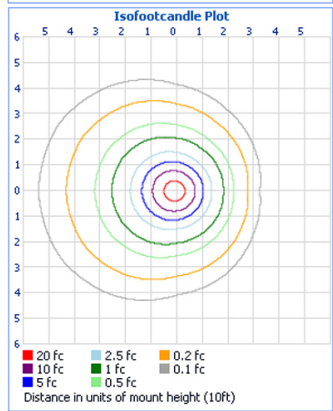

Filename: WLPE14-040W-XPW-10SD
Manufacturer: LEDTRONICS, INC.
Lamp Output: 1 lamp, rated Lumens/lamp: 3670.9
Max Candela: 1,023.2 at Horizontal: 180°, Vertical: 36°
Input Wattage: 40.4
Luminous Opening: Circular (Dia: 19.69")
Test Date: 2015-06-10
Test Lab: EVERFINE
Photometry : Type C
CIE Class: Semi-Direct
Cutoff Class: Noncutoff
Nema Type: 7 X 7

Zone	Lumens	% Total	Zone	Lumens	% Total
0-10	78.1	2.1%	90-100	214.1	5.8%
10-20	224.0	6.1%	100-110	157.1	4.3%
20-30	342.0	9.3%	110-120	97.9	2.7%
30-40	424.1	11.6%	120-130	44.9	1.2%
40-50	469.4	12.8%	130-140	8.6	0.2%
50-60	474.7	12.9%	140-150	2.9	0.1%
60-70	446.2	12.2%	150-160	1.9	0.1%
70-80	384.8	10.5%	160-170	1.3	0%
80-90	298.6	8.1%	170-180	0.4	0%

Filename: WLPE14-100W-XPW-10SD
Manufacturer: LEDTRONICS, INC.
Lamp Output: 1 lamp, rated Lumens/lamp: 10912
Max Candela: 2,913.4 at Horizontal: 270°, Vertical: 24°
Input Wattage: 101.6
Luminous Opening: Circular (Dia: 19.69")
Test Date: 2017-05-09
Test Lab: EVERFINE
Photometry : Type C
CIE Class: Semi-Direct
Cutoff Class: Noncutoff
Nema Type: 5 X 7

Zone	Lumens	% Total	Zone	Lumens	% Total
0-10	249.6	2.3%	90-100	494.6	4.5%
10-20	722.7	6.6%	100-110	400.2	3.7%
20-30	1,116.2	10.2%	110-120	285.0	2.6%
30-40	1,385.5	12.7%	120-130	155.2	1.4%
40-50	1,506.5	13.8%	130-140	61.3	0.6%
50-60	1,478.1	13.5%	140-150	18.6	0.2%
60-70	1,315.1	12.1%	150-160	6.5	0.1%
70-80	1,028.4	9.4%	160-170	4.2	0%
80-90	682.7	6.3%	170-180	1.5	0%