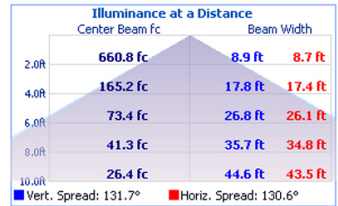

Filename: WLPE14-040W-XPW-10SD
Manufacturer: LEDTRONICS, INC.
Lamp Output: 1 lamp, rated Lumens/lamp: 3670.9
Max Candela: 1,023.2 at Horizontal: 180°, Vertical: 36°
Input Wattage: 40.4
Luminous Opening: Circular (Dia: 19.69")
Test Date: 2015-06-10
Test Lab: EVERFINE
Photometry : Type C
CIE Class: Semi-Direct
Cutoff Class: Noncutoff
Nema Type: 7 X 7

Zone	Lumens	% Total	Zone	Lumens	% Total
0-10	78.1	2.1%	90-100	214.1	5.8%
10-20	224.0	6.1%	100-110	157.1	4.3%
20-30	342.0	9.3%	110-120	97.9	2.7%
30-40	424.1	11.6%	120-130	44.9	1.2%
40-50	469.4	12.8%	130-140	8.6	0.2%
50-60	474.7	12.9%	140-150	2.9	0.1%
60-70	446.2	12.2%	150-160	1.9	0.1%
70-80	384.8	10.5%	160-170	1.3	0%
80-90	298.6	8.1%	170-180	0.4	0%

Filename: WLPE14-100W-XPW-10SD
Manufacturer: LEDTRONICS, INC.
Lamp Output: 1 lamp, rated Lumens/lamp: 10912
Max Candela: 2,913.4 at Horizontal: 270°, Vertical: 24°
Input Wattage: 101.6
Luminous Opening: Circular (Dia: 19.69")
Test Date: 2017-05-09
Test Lab: EVERFINE
Photometry : Type C
CIE Class: Semi-Direct
Cutoff Class: Noncutoff
Nema Type: 5 X 7

Zone	Lumens	% Total	Zone	Lumens	% Total
0-10	249.6	2.3%	90-100	494.6	4.5%
10-20	722.7	6.6%	100-110	400.2	3.7%
20-30	1,116.2	10.2%	110-120	285.0	2.6%
30-40	1,385.5	12.7%	120-130	155.2	1.4%
40-50	1,506.5	13.8%	130-140	61.3	0.6%
50-60	1,478.1	13.5%	140-150	18.6	0.2%
60-70	1,315.1	12.1%	150-160	6.5	0.1%
70-80	1,028.4	9.4%	160-170	4.2	0%
80-90	682.7	6.3%	170-180	1.5	0%