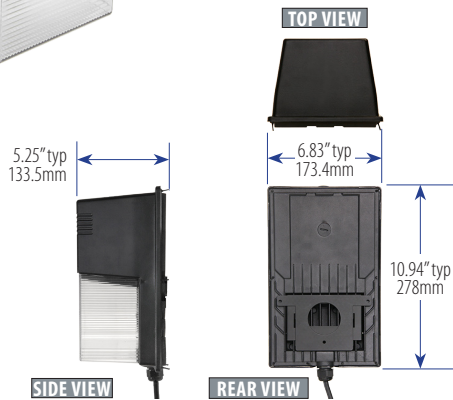

4001379

Over 35 Years of LEDtronics Design, Engineering & Manufacturing Experience

Vertical Configuration

Uses 25 Watts,
Replaces MH/HPS
Lamps up to 70W

WLPV-025W-XNW-101D (Natural White)

WLPV-025W-XPW-101D (Pure White)

	XNW	XPW
Input Power	25.89 Watts	24.96 Watts
Input Voltage	100~277VAC (Tested @ 120VAC)	
Input Current	0.271A	0.214A
Power Factor	0.898	
Total Lumens	2817 lm	2729 lm
Efficacy	108.8 lm/W	109.3 lm/W
Max. Candela	1348 cd	1342 cd
CRI	84	
Illumination Angle	90°	
Emitted Color	Natural White	Pure White
Color Temperature	4000K	5700K
Dimmability	0-10V	
Oper. Temperature	-40°F ~ +122°F / -40°C ~ +50°C	
Heatsink	Die-Cast Aluminum / Black	
Housing	Polycarbonate / Black	
Lens Material	Polycarbonate / Clear	
Protection Rating	IP65	
Shatterproof Rating	IK08	
Dimensions (LxWxH)	10.94 x 6.83 x 5.25 inch 278 x 173.4 x 133.5 mm	
Weight	3.33 lbs / 1.51 kg	
DLC Listing	PLHYQLFP35G	PLRWWWFP4IT

Input Wattage: 25.6

Luminous Opening: Rectangle (L: 4.72", W: 5.12")

Test Date: 2018-02-07

Test Lab: Eway

Photometry : Type C

CIE Class: Direct

Cutoff Class: Cutoff

Nema Type: 7 X 7