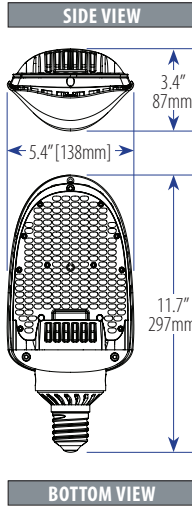

74 Watts, Replaces MH/HPS Lamps up to 250W

LEDRA44-075WE39-**XHW**-101A (Halogen White)
LEDRA44-075WE39-**XIW**-101A (Warm White)

	XHW	XIW
Input Power	73 Watts	74 Watts
Input Voltage	100~277VAC (Tested @ 120VAC)	
Input Current	0.60A	0.614A
Total Lumens	6639 lm	9206 lm
Efficacy	91 lm/W	124 lm/W
Max. Candela	2417 cd	4099 cd
Power Factor	0.99	1.0
CRI	>70	
Beam Angle	90° x 150°	
Emitted Color	'Halogen' White	Warm White
CCT	2700K	3000K
Housing	Magnesium Alloy & Aluminum / Black & Silver	
Lens	Polycarbonate, Type III, Clear	
Dimmability	Not Dimmable	
Base	E39 Mogul Screw	
Oper. Temp.	-4°F ~+113°F / -20°C ~+45°C	
Protection Rating	IP51, UL Damp Listed	
Dimensions (LxWxH)	11.7 x 5.4 x 3.4 inch / 297 x 138 x 87 mm	
Weight	2.81 lbs / 1.28 Kg	

94Watts, Replaces MH/HPS Lamps up to 320W

LEDRA44-095WE39-**XHW**-101A (Halogen White)
LEDRA44-095WE39-**XIW**-101A (Warm White)

	XHW	XIW
Input Power	93 Watts	94 Watts
Input Voltage	100~277VAC (Tested @ 120VAC)	
Input Current	0.77A	0.780A
Total Lumens	7400 lm	10748 lm
Efficacy	80 lm/W	114 lm/W
Max. Candela	3225 cd	4510 cd
Power Factor	0.99	1.0
CRI	>70	
Beam Angle	90° x 150°	
Emitted Color	'Halogen' White	Warm White
CCT	2700K	3000K
Housing	Magnesium Alloy & Aluminum / Black & Silver	
Lens	Polycarbonate, Type III, Clear	
Dimmability	Not Dimmable	
Base	E39 Mogul Screw	
Oper. Temp.	-4°F ~+113°F / -20°C ~+45°C	
Protection Rating	IP51, UL Damp Listed	
Dimensions (LxWxH)	11.7 x 5.4 x 3.4 inch / 297 x 138 x 87 mm	
Weight	2.84 lbs / 1.29 Kg	

113 Watts, Replaces MH/HPS Lamps up to 400W

LEDRA44-115WE39-**XHW**-101A (Halogen White)
LEDRA44-115WE39-**XIW**-101A (Warm White)

	XHW	XIW
Input Power	109 Watts	113 Watts
Input Voltage	100~277VAC (Tested @ 120VAC)	
Input Current	0.90A	0.944A
Total Lumens	8419 lm	12608 lm
Efficacy	77 lm/W	111 lm/W
Max. Candela	3677 cd	5985 cd
Power Factor	0.99	1.0
CRI	>70	
Beam Angle	90° x 150°	
Emitted Color	'Halogen' White	Warm White
CCT	2700K	3000K
Housing	Magnesium Alloy & Aluminum / Black & Silver	
Lens	Polycarbonate, Type III, Clear	
Dimmability	Not Dimmable	
Base	E39 Mogul Screw	
Oper. Temp.	-4°F ~+113°F / -20°C ~+45°C	
Protection Rating	IP51, UL Damp Listed	
Dimensions (LxWxH)	11.7 x 5.4 x 3.4 inch / 297 x 138 x 87 mm	
Weight	2.88 lbs / 1.30 Kg