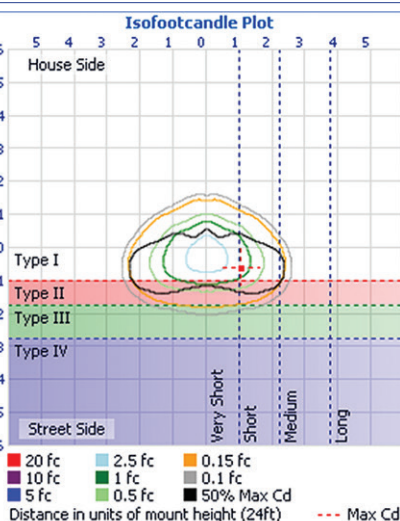

Illuminance at a Distance

Center Beam fc	Beam Width
4.0R 48.5 fc	5.3 ft 16.8 ft
8.0R 12.1 fc	10.6 ft 33.5 ft
12.0R 5.4 fc	15.8 ft 50.3 ft
16.0R 3.0 fc	21.1 ft 67.1 ft
20.0R 1.9 fc	26.4 ft 83.9 ft
24.0R 1.3 fc	31.7 ft 100.6 ft

Vert. Spread: 66.8° Horiz. Spread: 129.0°

LEDRA44-075WE39-XHW-101A

Filename: LEDRA44-075WE39-XHW-101A
Manufacturer: LEDTRONICS
Luminaire: DROP LENS,72.6W,120VAC
Lamp Output: 1 lamp, rated Lumens/lamp: 6639.2
Max Candela: 2,417.0 at Horizontal: 60°, Vertical: 60°
Luminous Opening: Point
Test: 1-24-17
Photometry: Type C
CIE Class: Direct
Cutoff Class: Cutoff
Nema Type: 7 X 7

Illuminance at a Distance

Center Beam fc	Beam Width
4.0R 110.4 fc	7.8 ft 21.0 ft
8.0R 27.6 fc	15.6 ft 42.0 ft
12.0R 12.3 fc	23.3 ft 63.0 ft
16.0R 6.9 fc	31.1 ft 84.1 ft
20.0R 4.4 fc	38.9 ft 105.1 ft
24.0R 3.1 fc	46.7 ft 126.1 ft

Vert. Spread: 88.4° Horiz. Spread: 138.3°

LEDRA44-95WE39-XHW-101A

Filename: LEDRA44-095WE39-XHW-101A
Manufacturer: LEDTRONICS
Luminaire: DROP LENS,92.8W,120VAC
Lamp Output: 1 lamp, rated Lumens/lamp: 7399.7
Max Candela: 3,225.0 at Horizontal: 60°, Vertical: 50°
Luminous Opening: Point
Test: 2-10-17
Photometry: Type C
CIE Class: Direct
Cutoff Class: Cutoff
Nema Type: 7 X 6