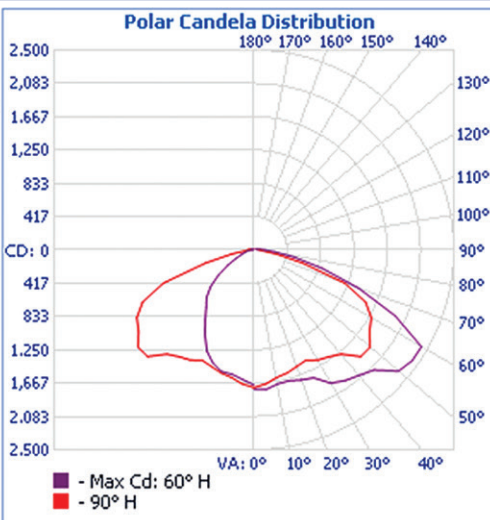

Illuminance at a Distance

Center Beam fc	Beam Width
4.0R 110.4 fc	7.8 ft 21.0 ft
8.0R 27.6 fc	15.6 ft 42.0 ft
12.0R 12.3 fc	23.3 ft 63.0 ft
16.0R 6.9 fc	31.1 ft 84.1 ft
20.0R 4.4 fc	38.9 ft 105.1 ft
24.0R 3.1 fc	46.7 ft 126.1 ft

Vert. Spread: 88.4° Horiz. Spread: 138.3°