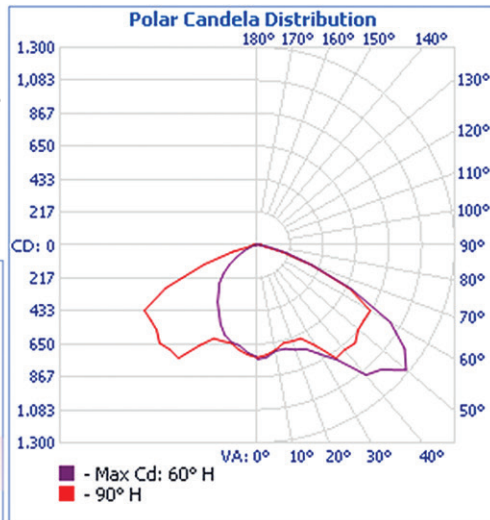

Illuminance at a Distance

Center Beam fc	Beam Width
4.0R 48.5 fc	5.3 ft 16.8 ft
8.0R 12.1 fc	10.6 ft 33.5 ft
12.0R 5.4 fc	15.8 ft 50.3 ft
16.0R 3.0 fc	21.1 ft 67.1 ft
20.0R 1.9 fc	26.4 ft 83.9 ft
24.0R 1.3 fc	31.7 ft 100.6 ft

Vert. Spread: 66.8° Horiz. Spread: 129.0°