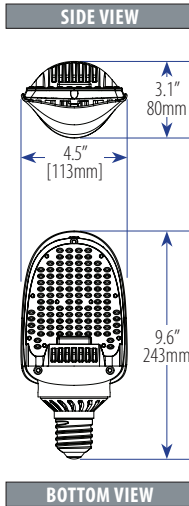

For Optimum Performance,
Minimum Cavity Space:
17.3" x 10.2" x 10.2"
(440 x 260 x 260mm)

TOP VIEW

Horizontal Orientation Only, Facing Downward

E39
Rotatable
Base

LEDRA44: 75 to 115 Watts

BOTTOM VIEW

- Input Voltage** 100~277VAC
- Beam Angle** 90°x150°
- Dimmability** Not Dimmable
- Housing Material** Magnesium Alloy & Aluminum
- Housing Color** Black & Silver
- Lens** Polycarbonate, Type III, Clear
- Operating Temp.** -4°F ~ 113°F / -20°C ~ 45°C
- Protection Rating** IP51, UL Damp Listed

27 Watts, Replaces MH/HPS Lamps up to 70W

LEDRA36-027WE39-**XHW**-101A (Halogen White)
LEDRA36-027WE39-**XIW**-101A (Warm White)

	XHW	XIW
Input Power	27 Watts	26 Watts
Input Voltage	100~277VAC (Tested @ 120VAC)	
Input Current	0.23A	0.218A
Total Lumens	2622 lm	2888 lm
Efficacy	97 lm/W	110 lm/W
Max. Candela	1280 cd	1342 cd
Power Factor	0.99	1.0
CRI	>70	
Beam Angle	90° x 150°	
Emitted Color	'Halogen' White	Warm White
CCT	2700K	3000K
Housing	Magnesium Alloy & Aluminum / Black & Silver	
Lens	Polycarbonate, Type III, Clear	
Dimmability	Not Dimmable	
Base	E39 Mogul Screw	
Oper. Temp.	-4°F ~+113°F / -20°C ~+45°C	
Protection Rating	IP51, UL Damp Listed	
Dimensions (LxWxH)	9.6 x 4.5 x 3.1 inch / 243 x 113 x 80 mm	
Weight	1.5 lbs / 0.68 Kg	

53 Watts, Replaces MH/HPS Lamps up to 175W

LEDRA36-054WE39-**XHW**-101A (Halogen White)
LEDRA36-054WE39-**XIW**-101A (Warm White)

	XHW	XIW
Input Power	52 Watts	53 Watts
Input Voltage	100~277VAC (Tested @ 120VAC)	
Input Current	0.43A	0.447A
Total Lumens	4893 lm	5842 lm
Efficacy	95 lm/W	102 lm/W
Max. Candela	2509 cd	2592 cd
Power Factor	0.99	1.0
CRI	>70	
Beam Angle	90° x 150°	
Emitted Color	'Halogen' White	Warm White
CCT	2700K	3000K
Housing	Magnesium Alloy & Aluminum / Black & Silver	
Lens	Polycarbonate, Type III, Clear	
Dimmability	Not Dimmable	
Base	E39 Mogul Screw	
Oper. Temp.	-4°F ~+113°F / -20°C ~+45°C	
Protection Rating	IP51, UL Damp Listed	
Dimensions (LxWxH)	9.6 x 4.5 x 3.1 inch / 243 x 113 x 80 mm	
Weight	1.63 lbs / 0.74 Kg	