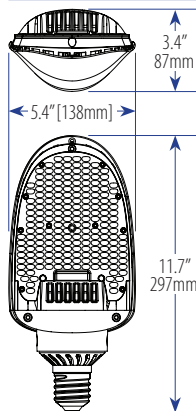

Right-Angled LED Retrofit Paddle Lamps

27 to 113 Watts – 100~277VAC – 2700K & 3000K White – 90°x150° Beam – Rotating E39 Base – UL

FEATURES

- 5 Year LEDtronics Warranty
- Energy Savings up to 85% over HID Lamps
- High Lumen & CRI, 90°x150° Wide Beam
- Lumen Maintenance over 70% @ 50,000 Hours
- Adjustable Mogul Base Rotates 270 Degrees
- Usable in Enclosed Luminaires
- Internal Driver, Wide Input Voltage Range
- No UV/IR, No Mercury or Lead, ROHS Compliant
- Solid State – High Shock/Vibration Resistant
- UL/cUL Classified & Listed
- LED LM79 Reports on File

For Optimum Performance,
Minimum Cavity Space:
17.3" x 10.2" x 10.2"
(440 x 260 x 260mm)

TOP VIEW

Horizontal Orientation Only, Facing Downward

E39
Rotatable
Base

LEDRA44: 75 to 115 Watts

BOTTOM VIEW

- Input Voltage** 100~277VAC
- Beam Angle** 90°x150°
- Dimmability** Not Dimmable
- Housing Material** Magnesium Alloy & Aluminum
- Housing Color** Black & Silver
- Lens** Polycarbonate, Type III, Clear
- Operating Temp.** -4°F ~ 113°F / -20°C ~ 45°C
- Protection Rating** IP51, UL Damp Listed

27 Watts, Replaces MH/HPS Lamps up to 70W

LEDRA36-027WE39-**XHW**-101A (Halogen White)
LEDRA36-027WE39-**XIW**-101A (Warm White)

	XHW	XIW
Input Power	27 Watts	26 Watts
Input Voltage	100~277VAC (Tested @ 120VAC)	
Input Current	0.23A	0.218A
Total Lumens	2622 lm	2888 lm
Efficacy	97 lm/W	110 lm/W
Max. Candela	1280 cd	1342 cd
Power Factor	0.99	1.0
CRI	>70	
Beam Angle	90° x 150°	
Emitted Color	'Halogen' White	Warm White
CCT	2700K	3000K
Housing	Magnesium Alloy & Aluminum / Black & Silver	
Lens	Polycarbonate, Type III, Clear	
Dimmability	Not Dimmable	
Base	E39 Mogul Screw	
Oper. Temp.	-4°F ~+113°F / -20°C ~+45°C	
Protection Rating	IP51, UL Damp Listed	
Dimensions (LxWxH)	9.6 x 4.5 x 3.1 inch / 243 x 113 x 80 mm	
Weight	1.5 lbs / 0.68 Kg	