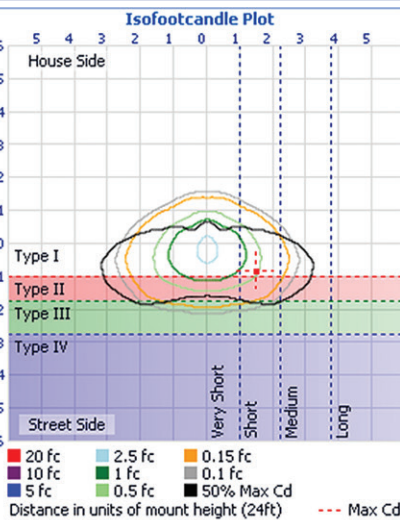

LEDRA36-027WE39-XHW-101A

Filename: LEDRA36-027WE39-XHW-101A
Manufacturer: LEDTRONICS
Luminaire: CLEAR LENS,27.1W,120VAC
Lamp Output: 1 lamp, rated Lumens/lamp: 2621.9
Max Candela: 1,280.0 at Horizontal: 60°, Vertical: 50°
Luminous Opening: Point
Test: 2-8-17
Photometry: Type C
CIE Class: Direct
Cutoff Class: Cutoff
Nema Type: 7 X 6

Illuminance at a Distance

Center Beam fc	Beam Width
4.0R 48.5 fc	5.3 ft 16.8 ft
8.0R 12.1 fc	10.6 ft 33.5 ft
12.0R 5.4 fc	15.8 ft 50.3 ft
16.0R 3.0 fc	21.1 ft 67.1 ft
20.0R 1.9 fc	26.4 ft 83.9 ft
24.0R 1.3 fc	31.7 ft 100.6 ft

Vert. Spread: 66.8° Horiz. Spread: 129.0°

LEDRA44-075WE39-XHW-101A

Filename: LEDRA44-075WE39-XHW-101A
Manufacturer: LEDTRONICS
Luminaire: DROP LENS,72.6W,120VAC
Lamp Output: 1 lamp, rated Lumens/lamp: 6639.2
Max Candela: 2,417.0 at Horizontal: 60°, Vertical: 60°
Luminous Opening: Point
Test: 1-24-17
Photometry: Type C
CIE Class: Direct
Cutoff Class: Cutoff
Nema Type: 7 X 7

Illuminance at a Distance

Center Beam fc	Beam Width
4.0R 110.4 fc	7.8 ft 21.0 ft
8.0R 27.6 fc	15.6 ft 42.0 ft
12.0R 12.3 fc	23.3 ft 63.0 ft
16.0R 6.9 fc	31.1 ft 84.1 ft
20.0R 4.4 fc	38.9 ft 105.1 ft
24.0R 3.1 fc	46.7 ft 126.1 ft