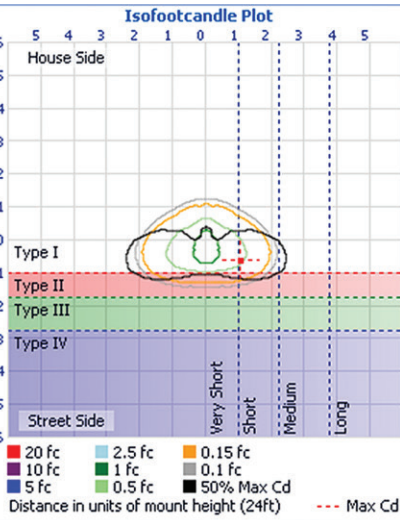

LEDRA36-027WE39-XHW-101A

Filename: LEDRA36-027WE39-XHW-101A
Manufacturer: LEDTRONICS
Luminaire: CLEAR LENS,27.1W,120VAC
Lamp Output: 1 lamp, rated Lumens/lamp: 2621.9
Max Candela: 1,280.0 at Horizontal: 60°, Vertical: 50°
Luminous Opening: Point
Test: 2-8-17
Photometry: Type C
CIE Class: Direct
Cutoff Class: Cutoff
Nema Type: 7 X 6