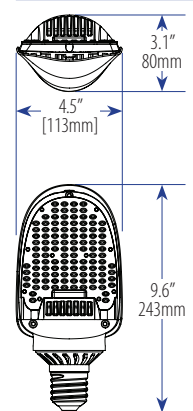

LEDRA36: 27 to 54 Watts

LEDTRONICS

America's Premium Brand LED Company™

© 2023 LEDtronics, Inc.

23105 Kashiwa Court, Torrance, CA 90505
Phone: (800) 579.4875 / (310) 534.1505
Fax: (310) 534.1424
E-mail: info@ledtronics.com
Website: ledtronics.com

To order LEDtronics products,
contact the Distributor or Sales Representative in your area.

Visit our website to find your local Distributor or Representative from our worldwide network:

LEDtronics.com