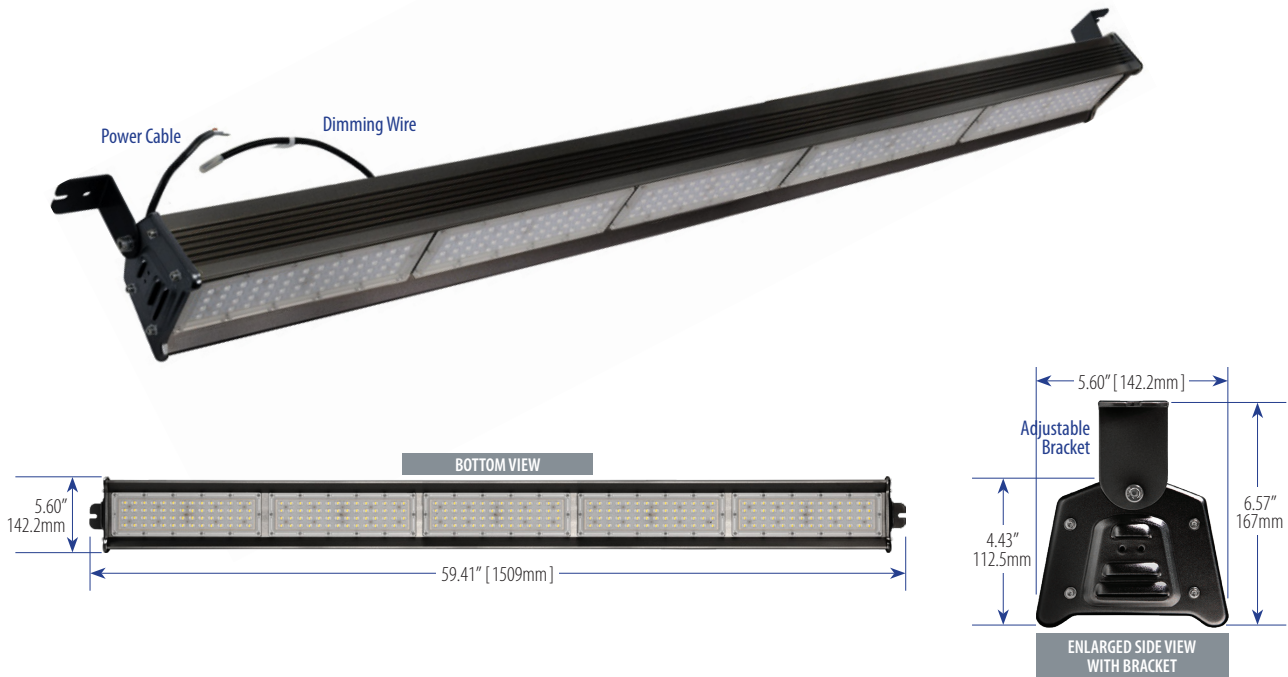

LOG 665 / Rev 01-2023

Check LEDTRONICS.COM for latest data. Printed material may be outdated.

LED Linear Indoor/Outdoor Dimmable High Bay Lights – 3 ft, 150 Watts

**154 Watts, Replaces
MH/HPS Lamps up to 600W**

LED LM80 Report on File

**214 Watts, Replaces
MH/HPS Lamps up to 750W**

LHB001-200W-XPW-101D-B	
Input Power	214.1 Watts
Input Voltage	100~277VAC (Tested @120VAC)
Total Lumens	27731 lm
Efficacy	130 lm/W
Power Factor	0.93
Viewing Angle	100° x 65°
Color Temp.	5000K
Emitted Color	Pure White
CRI	74
Dimmability	1-10 VDC, Continuous
Heatsink	Aluminum, Black Surface Finish
Lens	Polycarbonate, Clear
Protection Rating	IP66
Operating Temp.	-4°F ~113°F / -20°C~45°C
Dimensions	L47.79 x W5.60 x H4.43 inch L1214 x W142.2 x H112.5 mm
Net Weight	16.75 lbs / 7.6 kg

LED Linear Indoor/Outdoor Dimmable High Bay Lights – 5 ft, 240 Watts

**238 Watts, Replaces
MH/HPS Lamps up to 1000W**

LHB001-240W-XPW-101D-B	
Input Power	238.5 Watts
Input Voltage	100~277VAC (Tested @120VAC)
Total Lumens	30552 lm
Efficacy	128 lm/W
Power Factor	0.94
Viewing Angle	100° x 65°
Color Temp.	5000K
Emitted Color	Pure White
CRI	74
Dimmability	1-10 VDC, Continuous
Heatsink	Aluminum, Black Surface Finish
Lens	Polycarbonate, Clear
Protection Rating	IP66
Operating Temp.	-4°F ~113°F / -20°C~45°C
Dimensions	L59.41 x W5.60 x H4.43 inch L1509 x W142.2 x H112.5 mm
Net Weight	19.84 lbs / 9.0 kg