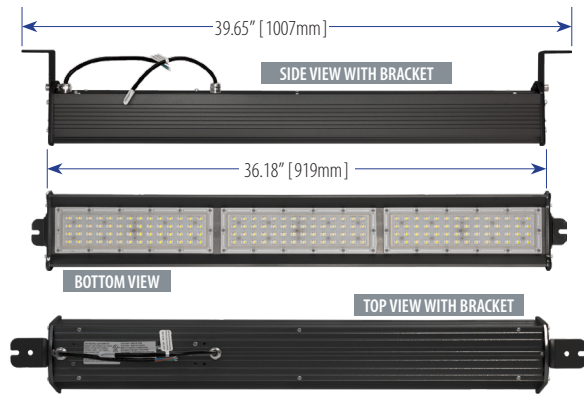

LED Linear Indoor/Outdoor Dimmable High Bay Lights – 3 ft, 150 Watts

**154 Watts, Replaces
MH/HPS Lamps up to 600W**

LHB001-150W-XPW-101D-B

Input Power	153.7 Watts
Input Voltage	100~277VAC (Tested @120VAC)
Input Current	1.28A
Total Lumens	20129 lm
Efficacy	130.96 lm/W
Max. Candela	17297 cd
Power Factor	0.93
Viewing Angle	100° x 65°
Color Temp.	5000K
Emitted Color	Pure White
CRI	74
Dimmability	0-10 VDC, Continuous
Heatsink	Aluminum, Black Surface Finish
Lens	Polycarbonate, Clear
Protection Rating	IP66
Operating Temp.	-4°F ~113°F / -20°C~45°C
Dimensions	L36.18 x W5.60 x H4.43 inch L919 x W142.2 x H112.5 mm
Net Weight	13.44 lbs / 6.0 kg

LED LM80 Report on File