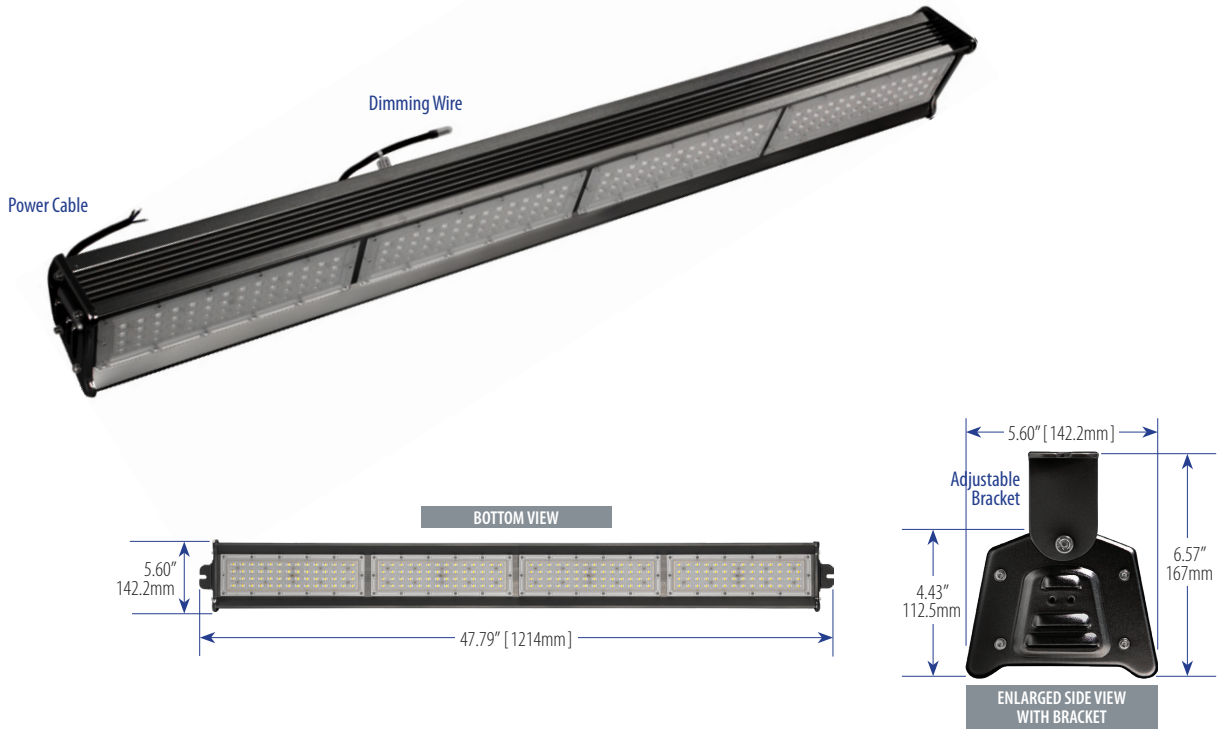

**214 Watts, Replaces
MH/HPS Lamps up to 750W**

LHB001-200W-XPW-101D-B	
Input Power	214.1 Watts
Input Voltage	100~277VAC (Tested @120VAC)
Total Lumens	27731 lm
Efficacy	130 lm/W
Power Factor	0.93
Viewing Angle	100° x 65°
Color Temp.	5000K
Emitted Color	Pure White
CRI	74
Dimmability	1-10 VDC, Continuous
Heatsink	Aluminum, Black Surface Finish
Lens	Polycarbonate, Clear
Protection Rating	IP66
Operating Temp.	-4°F ~113°F / -20°C~45°C
Dimensions	L47.79 x W5.60 x H4.43 inch L1214 x W142.2 x H112.5 mm
Net Weight	16.75 lbs / 7.6 kg