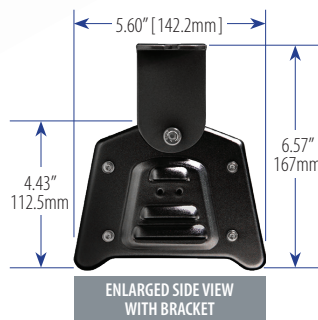

LED Linear Indoor/Outdoor Dimmable High Bay Lights – 3 ft, 150 Watts

**154 Watts, Replaces
MH/HPS Lamps up to 600W**

LHB001-150W-XPW-101D-B

Input Power	153.7 Watts
Input Voltage	100~277VAC (Tested @120VAC)
Input Current	1.28A
Total Lumens	20129 lm
Efficacy	130.96 lm/W
Max. Candela	17297 cd
Power Factor	0.93
Viewing Angle	100° x 65°
Color Temp.	5000K
Emitted Color	Pure White
CRI	74
Dimmability	0-10 VDC, Continuous
Heatsink	Aluminum, Black Surface Finish
Lens	Polycarbonate, Clear
Protection Rating	IP66
Operating Temp.	-4°F ~113°F / -20°C~45°C
Dimensions	L36.18 x W5.60 x H4.43 inch L919 x W142.2 x H112.5 mm
Net Weight	13.44 lbs / 6.0 kg

LED LM80 Report on File