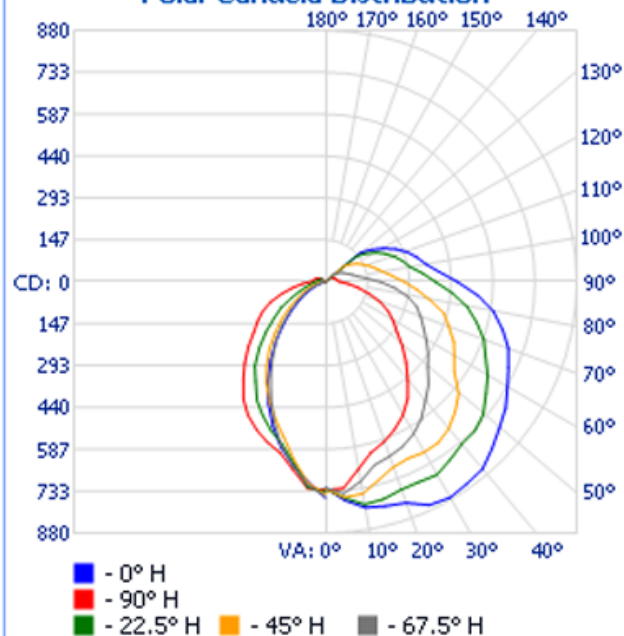

LED Compact Outdoor Wall-Pack Floodlight / 25 Watts

PHOTOMETRIC REPORT:

WWL12-25W-XPW-101

Filename: WWL12-25W-XPW-101

Manufacturer: LEDTRONICS

Luminaire: FROSTED LENS, 24.3W, 120VAC

Lamp Output: 1 lamp(s), rated Lumens/lamp: 2679.7

Max Candela: 872.0 at Horizontal: 0°, Vertical: 30°

Luminous Opening: Point

Test: 3-22-16

Photometry : Type C

CIE Class: Semi-Direct

Cutoff Class: Noncutoff

Nema Type: 7 X 7

Lumens Per Zone

Zone	Lumens	% Total	Zone	Lumens	% Total
0-10	68.4	2.6%	90-100	141.3	5.3%
10-20	185.1	6.9%	100-110	107.9	4%
20-30	274.5	10.2%	110-120	82.5	3.1%
30-40	331.5	12.4%	120-130	56.2	2.1%
40-50	347.1	13.0%	130-140	10.6	0.4%
50-60	328.1	12.2%	140-150	0	0%
60-70	296.8	11.1%	150-160	0	0%
70-80	253.7	9.5%	160-170	0	0%
80-90	196.0	7.3%	170-180	0	0%

Illuminance at a Distance

	Center Beam FC	Beam Width
3.3ft	64.89 fc	11.5ft 7.8ft
6.7ft	16.22 fc	23.0ft 15.7ft
10.0ft	7.21 fc	34.5ft 23.5ft
13.3ft	4.06 fc	46.0ft 31.4ft
16.7ft	2.60 fc	57.5ft 39.2ft
20.0ft	1.80 fc	69.1ft 47.1ft

■ Vert. Spread: 119.8°   ■ Horiz. Spread: 99.3°

Polar Candela Distribution