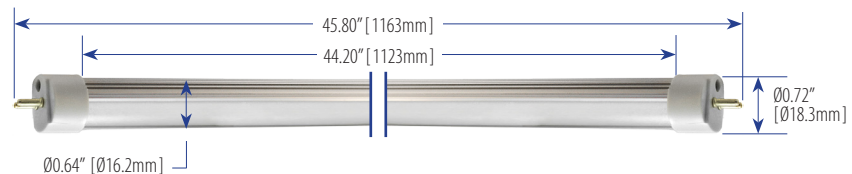

LED T5 High Output Tube Light Kit, 4 ft

Dimmable – Frosted – Each Tube 21 Watts, to Replace 54W Fluorescent T5HO – 4000K White – G5 Base

FEATURES

- 5 Year LEDtronics Warranty
- Direct Retrofit with Included External Driver into 4-Ft 2-Pin, In-line T5 Fluorescent Tube Fixtures
- Energy Savings of up to 50%
- Lumen Maintenance over 70% @ 50,000+ Hours
- Dimmable 0-10V
- Wide Input Voltage Range: 100~277VAC
- Even Lighting, No Buzzing, No Flickering
- No UV/IR Radiation, No RF Interference
- No Toxic Mercury – RoHS Compliant

FROSTED LENS

G5 Base
2 Pin

UL-Recognized External LED Driver
L 9.48 x H 1.19 x W 1.69
[L 241 x H 30 x W 43]

LED48T5HO-21W-XWW-101WF-2KT

| | |
|--------------------|--|
| Number of Tubes | 2 |
| Input Power | 42 Watts |
| Input Voltage | 100~277VAC (Tested @ 120VAC) |
| Input Current | 0.360A |
| Total Lumens | 5060 lm |
| Max. Candela | 1260 cd |
| Power Factor | 0.95 |
| Efficacy | 120 lm/W |
| CRI | >80 |
| Emitted Color | Natural White |
| Color Temperature | 3800K~4300K |
| Illumination Angle | 110° x 145° |
| Dimmability | 0-10V |
| Oper. Temperature | -4°F ~+113°F / -20°C ~+45°C |
| Heatsink | Aluminum Alloy |
| Lens | Polycarbonate / Frosted White |
| Dimensions | L 45.80 x W Ø0.64 inch L 1163 x W Ø16.2 mm |
| Net Weight | (PER KIT) 2.1 lbs / 952.5 g (PER TUBE) 0.35 lbs / 158.7 g |