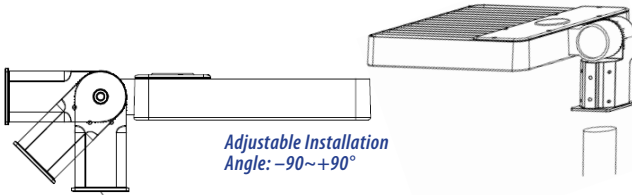

Shown with Straight Arm Option (B-Bracket)

* Please specify the type of installation when ordering:
A, B, C, D or E – See Below

INSTALLATION OPTIONS

A-Bracket – Slipfitter (Pole Diameter: Ø60mm)

Adjustable Installation Angle: -90°~+90°

B-Bracket – Straight Arm / Square Pole

C-Bracket – Straight Arm / Round Pole (Diam: Ø60-114mm)

D-Bracket – Square Pole

E-Bracket – Round Pole (Diameter: Ø60mm-114mm)

SBX001-080W-XPW-24V-(x*)

Input Power	80 Watts
Input Voltage	24VDC
Total Lumens	8800 lm
Efficacy	95 lm/W
Color Temperature	5000K
Emitted Color	Pure White
CRI	≥70
Illumination Angle	120°
Operating Temp.	-13°F ~+113°F / -25°C ~+45°C
Housing	Aluminum Alloy / Dark Bronze Color
Protection Rating	IP65
Dimensions	W13.50 x L17.00 x H6.93 inch W343 x L433 x H176 mm
Net Weight	14.99 lbs / 6.8 Kg