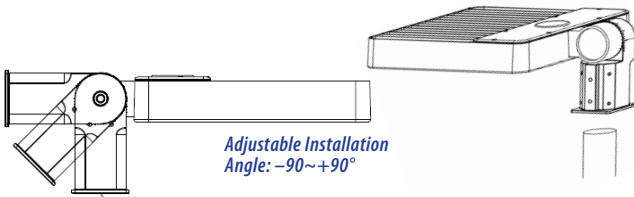

Shown with Straight Arm Option (B-Bracket)

*** Please specify the type of installation when ordering:
A, B, C, D or E – See Below**

INSTALLATION OPTIONS

A-Bracket – Slipfitter (Pole Diameter: Ø60mm)

Adjustable Installation Angle: -90~+90°

B-Bracket – Straight Arm / Square Pole

C-Bracket – Straight Arm / Round Pole (Diam: Ø60 - 114mm)

D-Bracket – Square Pole

E-Bracket – Round Pole (Diameter: Ø60mm-114mm)

SBX001-080W-XPW-24V-(x*)

Input Power	80 Watts
Input Voltage	24VDC
Total Lumens	8800 lm
Efficacy	95 lm/W
Color Temperature	5000K
Emitted Color	Pure White
CRI	≥70
Illumination Angle	120°
Operating Temp.	-13°F ~+113°F / -25°C ~+45°C
Housing	Aluminum Alloy / Dark Bronze Color
Protection Rating	IP65
Dimensions	W13.50 x L17.00 x H6.93 inch W343 x L433 x H176 mm
Net Weight	14.99 lbs / 6.8 Kg