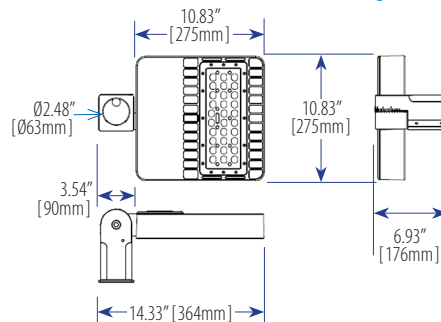

TOP VIEW

LEDTRONICS®

America's Premium Brand LED Company™

© 2019 LEDtronics, Inc.

23105 Kashiwa Court, Torrance, CA 90505
Phone: (800) 579.4875 / (310) 534.1505
Fax: (310) 534.1424
E-mail: info@ledtronics.com
Website: ledtronics.com

To order LEDtronics products, contact the Distributor or Sales Representative in your area.

Visit our website to find your local Distributor or Representative from our worldwide network: **LEDtronics.com**