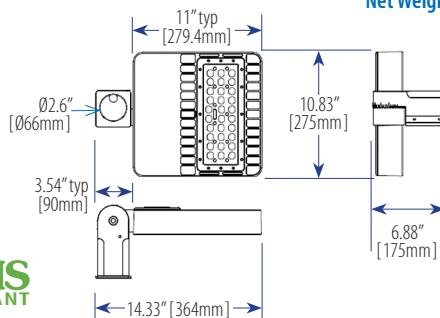

TOP VIEW

40 Years of LEDtronics Design, Engineering & Manufacturing Experience

LEDTRONICS

America's Premium Brand LED Company™

© 2021 LEDtronics, Inc.

23105 Kashiwa Court, Torrance, CA 90505
Phone: (800) 579.4875 / (310) 534.1505
Fax: (310) 534.1424
E-mail: info@ledtronics.com
Website: ledtronics.com

To order LEDtronics products, contact the Distributor or Sales Representative in your area.

Visit our website to find your local Distributor or Representative from our worldwide network: **LEDtronics.com**