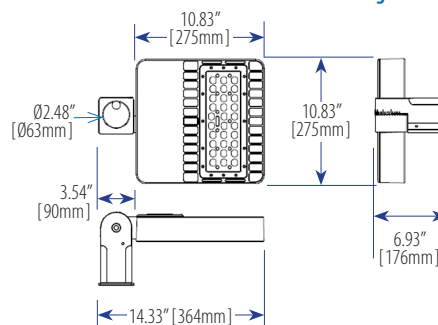

TOP VIEW

LEDTRONICS®

America's Premium Brand LED Company™

23105 Kashiwa Court, Torrance, CA 90505
Phone: (800) 579.4875 / (310) 534.1505
Fax: (310) 534.1424
E-mail: info@ledtronics.com
Website: ledtronics.com

© 2017 LEDtronics, Inc.

To order LEDtronics products, contact the Distributor or Sales Representative in your area.

Visit our website to find your local Distributor or Representative from our worldwide network:

LEDtronics.com