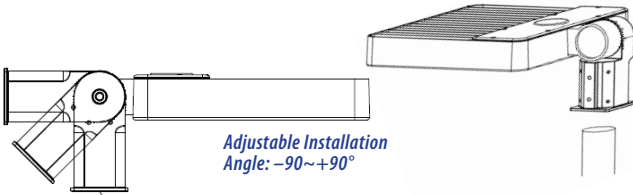

LEDtronics.com

Shown with Straight Arm Option (B-Bracket)

*** Please specify the type of installation when ordering:
A, B, C, D or E – See Below**

INSTALLATION OPTIONS

A-Bracket – Slipfitter (Pole Diameter: Ø60mm)

B-Bracket – Straight Arm / Square Pole

C-Bracket – Straight Arm / Round Pole (Diam: Ø60 -114mm)

D-Bracket – Square Pole

E-Bracket – Round Pole (Diameter: Ø60mm-114mm)

SBX001-080W-XPW-12/24V-(x*)

Input Power	80 Watts
Input Voltage	12/24VDC
Total Lumens	8800 lm
Efficacy	95 lm/W
Color Temperature	5000K
Emitted Color	Pure White
CRI	≥70
Illumination Angle	120°
Operating Temp.	-13°F ~+113°F / -25°C ~+45°C
Housing	Aluminum Alloy / Dark Bronze Color
Protection Rating	IP65
Dimensions	W13.50 x L17.00 x H6.93 inch W343 x L433 x H176 mm
Net Weight	14.99 lbs / 6.8 Kg