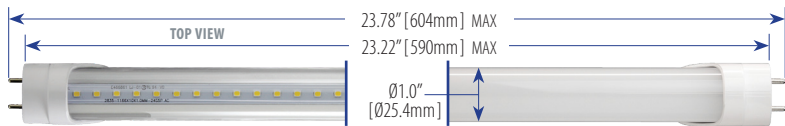

## FROSTED

LED24T8BR-10W-XWW-101WF (Natural White)

LED24T8BR-10W-XPW-101WF (Pure White)

	NATURAL WHITE	PURE WHITE
Input Power	9 Watts	9 Watts
Input Voltage	100~277VAC (Tested @120VAC)	
Input Current	0.080A	
Total Lumens	1100 lm	1050 lm
Max. Candela	296 cd	299 cd
Power Factor	0.9	
Efficacy	115 lm/W	117 lm/W
CRI	83	
Color Temperature	4000K	5000K
Illumination Angle	105° x 120°	115° x 140°
Oper. Temperature	-22°F to 104°F (-30°C to 40°C)	
Heatsink	Aluminum / Silver Color	
Lens	Polycarbonate / Frosted White	
Base	2-Pin G13	
Dimensions	23.78 x Ø1.0 inch / 1213 x Ø25.4 mm	
Net Weight	0.4 lbs / 6.4 oz / 181.4 g	

2 Ft FROSTED

Uses 9 Watts, Replaces Fluorescents up to 16W

2 Ft CLEAR

## CLEAR

LED24T8BR-10W-XWW-101WC (Natural White)

LED24T8BR-10W-XPW-101WC (Pure White)

	NATURAL WHITE	PURE WHITE
Input Power	9 Watts	
Input Voltage	100~277VAC (Tested @120VAC)	
Input Current	0.080A	
Total Lumens	1100 lm	1050 lm
Max. Candela	410 cd	276 cd
Power Factor	0.9	
Efficacy	115 lm/W	117 lm/W
CRI	83	
Color Temperature	4000K	5000K
Illumination Angle	110° x 110°	
Oper. Temperature	-22°F to 104°F (-30°C to 40°C)	
Heatsink	Aluminum / Silver Color	
Lens	Polycarbonate / Clear	
Base	2-Pin G13	
Dimensions	23.78 x Ø1.0 inch / 1213 x Ø25.4 mm	
Net Weight	0.4 lbs / 6.4 oz / 181.4 g	