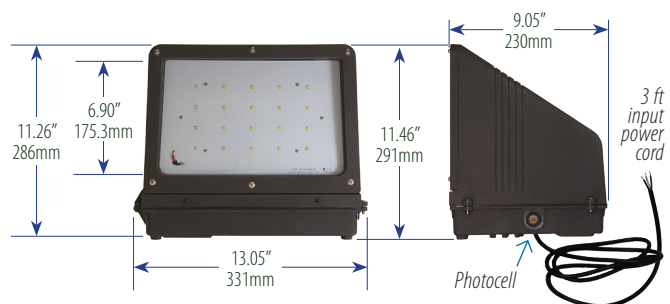

LED Outdoor Area Flood Light / 40W

Replaces HID Lamps up to 150W – Suitable for Wet Locations – Full Cutoff 120° Beam

FEATURES

- 5 Year LEDtronics Warranty
- Energy Savings of up to 75%
- Wide Voltage Range: 100~277VAC
- IP65 Protection for Wet Locations
- Full Cutoff / Reduced Light Pollution
- Lumen Maintenance over 70% @ 50,000+ Hours
- Solid-State: High Shock & High Vibration Resistant
- Rugged, Die-Cast Aluminum Housing
- UL/cUL Listed (JLS68103-G40FC-WPCL)
- RoHS Compliant
- Photocell, 3 ft. Power Cord
- LM79 Report Available

5000K Pure White

WWL15-20X2W-XPW-101W

Input Power	40 Watts
Input Voltage	100~277VAC (Tested @ 120VAC)
Total Lumens	3150 lm
Max. Candela	1235 cd
Power Factor	1.0
Efficacy	80 lm/W
Viewing Angle	120° / Full Cutoff
Emitted Color	Pure White
Color Temperature	5000K~5600K
CRI	>70
Oper. Temperature	-30°C ~ +60°C -22°F ~ +140°F
Protection Rating	IP65
Housing	Die-Cast Aluminum / Arch. Bronze
Lens	Tempered Glass / Clear
Dimensions	W13.05 x H11.46 x D9.05 inch W331 X H291 X D230 mm
Net Weight	5.7 lbs / 2.585 kg

Luminaire: 120VAC, 350mA, 42.0W, 1.0PF
 Lamp: LED
 Lamp Cat: LUMINAIRE OUTPUT = 3148LMS
 Lamp Output: 1 lamp(s), rated Lumens/lamp: 3148
 Max Candela: 1,237.0 at Horizontal: 0°, Vertical: 5°
 Luminous Opening: Point
 Test: 7/31/2014
 Test Lab: LEDTRONICS
 Photometry : Type C
 CIE Class: Direct
 Cutoff Class: Full Cutoff
 Nema Type: 7 X 7