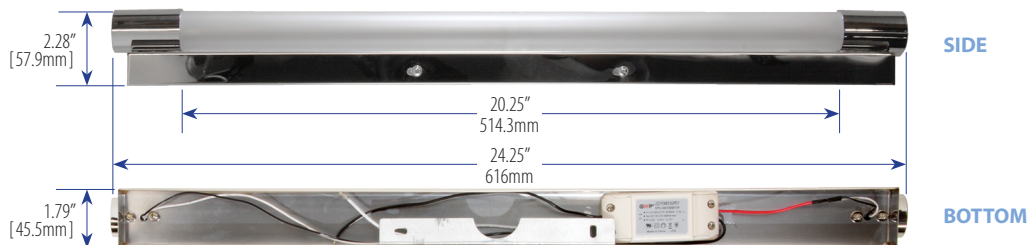

# LED Vanity Mirror Tube Light, 2 ft

Chrome-Finish Wall-Mount Fixture – Uses Only 6 Watts – 100 to 277VAC – 2700K White

### Non-Rotating Frosted White Tube

Polycarbonate Lens

Glass Lens with Center Accent

Non-Dimmable

LN60LED-6W-XHW-101WF (Polycarbonate)  
LN60LED-6W-XHW-101WFG (Glass)

Input Power	6 Watts
Input Voltage	100VAC~277VAC (Tested @ 120VAC)
Input Current	0.05A
Total Lumens	805 lm
Max. Candela	210 cd
Power Factor	0.97
Efficacy	135 lm/W
CRI	83
Color Temperature	2700K~3000K
Emitted Color	Halogen White
Oper. Temperature	-13°F to +149°F / -25°C to +65°C
Illumination Angle	105° x 160°
Housing	Aluminum / Chrome Finish
Lens	Glass or Polycarbonate / Frosted White
LEDs	3528 SMD / 126 pcs
Connection	Wire Leads
Dimensions	L24.25 x W1.79 x H2.28 inch L616 x W45.5 x H57.9 mm
Net Weight	1.52 lbs / 0.689 kg

SIDE

BOTTOM