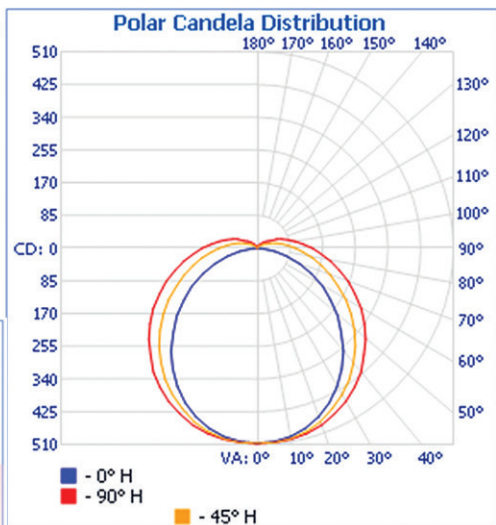

Emitted Color	Warm White	Natural White	Pure White
Input Power	16 Watts		
Input Voltage	90VAC~290VAC (Tested @120VAC)		
Input Current	0.135A	0.140A	0.140A
Total Lumens	1690 lm	1760 lm	1890 lm
Max. Candela	485 cd	475 cd	505 cd
Power Factor	0.95		
Efficacy	110 lm/W	110 lm/W	115 lm/W
CRI	>80		
Color Temperature	2750K~3250K	3800K~4800K	5000K~5600K
Illumination Angle	100° x 135°	105° x 140°	105° x 140°
Oper. Temperature	-4°F to 113°F (-20°C to 45°C)		
Heatsink	Aluminum Alloy / Silver Color		
Lens	Polycarbonate / Frosted White		
Base	2 Pin / G13		
Protection Rating	IP30		
Dimensions	L 47.78 x W Ø1.02 x D Ø1.19 inch L 1214 x W Ø26 x D Ø30 mm		
Net Weight	0.75 lbs / 12 oz / 340.2 g		

	Illuminance at a Distance	
	Center Beam FC	Beam Width
1.7ft	173.52 fc	4.1ft 7.7ft
3.3ft	43.38 fc	8.2ft 15.5ft
5.0ft	19.28 fc	12.3ft 23.2ft
6.7ft	10.85 fc	16.5ft 31.0ft
8.3ft	6.94 fc	20.6ft 38.7ft
10.0ft	4.82 fc	24.7ft 46.5ft

Vert. Spread: 102.0° Horiz. Spread: 133.4°

PHOTOMETRIC REPORT:

LED48T8SM-DLC-16W-XPW-101WF

Filename: LED48T8SM-DLC-16W-XPW-101WF
Manufacturer: LEDTRONICS
Luminaire: FROSTED LENS, 16.4W, 120VAC
Luminaire Cat: LED48T8SM-DLC-16W-XPW-101WF
Lamp: LUMEN RATING: 1887.6 Lms.
Lamp Output: 1 lamp(s), rated Lumens/lamp: 1887.6
Max Candela: 507.0 at Horizontal: 90°, Vertical: 0°
Luminous Opening: Point
Test: 5-15-14
Photometry: Type C
CIE Class: Direct
Cutoff Class: Noncutoff

	Illuminance at a Distance	
	Center Beam FC	Beam Width
1.7ft	182.16 fc	4.4ft 9.0ft
3.3ft	45.54 fc	8.8ft 18.1ft
5.0ft	20.24 fc	13.2ft 27.1ft
6.7ft	11.39 fc	17.6ft 36.2ft
8.3ft	7.29 fc	22.0ft 45.2ft
10.0ft	5.06 fc	26.4ft 54.3ft