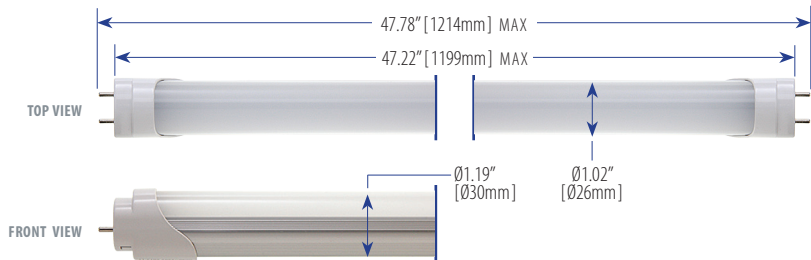

LED T8 Tube Light, 4 ft, Frosted, DLC-Listed

Only 16 Watts, Replaces Fluorents up to 36W – 90~290VAC – 2 Pin/G13 Base

FEATURES

- 5 Year LEDtronics Warranty
- Direct Retrofit into 4-Ft Fluorescent T8/T12 Fixtures
- Energy Savings of up to 50%
- Lumen Maintenance over 70% @ 50,000+ Hours
- Even Lighting, No Buzzing, No Flickering
- UL/cUL Classified: E335951, E358218 (T8-F12D16x0P2H31)
- DLC Listed, RoHS Compliant
- No UV Radiation / No Toxic Mercury

Over 30 Years of LEDtronics Design, Engineering & Manufacturing Experience

Power only to 2 pins

4 Ft
FROSTED

LED48T8SM-DLC-16W-XIW-101WF (Warm White)
 LED48T8SM-DLC-16W-XWW-101WF (Natural White)
 LED48T8SM-DLC-16W-XPW-101WF (Pure White)

Emitted Color	Warm White	Natural White	Pure White
Input Power	16 Watts		
Input Voltage	90VAC~290VAC (Tested @120VAC)		
Input Current	0.135A	0.140A	0.140A
Total Lumens	1690 lm	1760 lm	1890 lm
Max. Candela	485 cd	475 cd	505 cd
Power Factor	0.95		
Efficacy	110 lm/W	110 lm/W	115 lm/W
CRI	>80		
Color Temperature	2750K~3250K	3800K~4800K	5000K~5600K
Illumination Angle	100° x 135°	105° x 140°	105° x 140°
Oper. Temperature	-4°F to 113°F (-20°C to 45°C)		
Heatsink	Aluminum Alloy / Silver Color		
Lens	Polycarbonate / Frosted White		
Base	2 Pin / G13		
Protection Rating	IP30		
Dimensions	L 47.78 x W Ø1.02 x D Ø1.19 inch L 1214 x W Ø26 x D Ø30 mm		
Net Weight	0.75 lbs / 12 oz / 340.2 g		