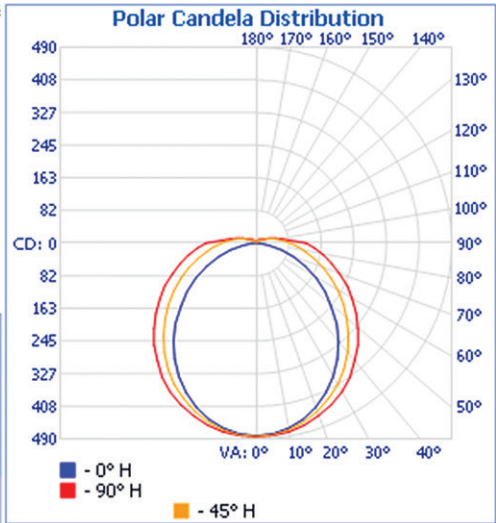

Emitted Color	Warm White	Natural White	Pure White
Input Power	16 Watts		
Input Voltage	90VAC~290VAC (Tested @120VAC)		
Input Current	0.135A	0.140A	0.140A
Total Lumens	1690 lm	1760 lm	1890 lm
Max. Candela	485 cd	475 cd	505 cd
Power Factor	0.95		
Efficacy	110 lm/W	110 lm/W	115 lm/W
CRI	>80		
Color Temperature	2750K~3250K	3800K~4800K	5000K~5600K
Illumination Angle	100° x 135°	105° x 140°	105° x 140°
Oper. Temperature	-4°F to 113°F (-20°C to 45°C)		
Heatsink	Aluminum Alloy / Silver Color		
Lens	Polycarbonate / Frosted White		
Base	2 Pin / G13		
Protection Rating	IP30		
Dimensions	L 47.78 x W Ø1.02 x D Ø1.19 inch L 1214 x W Ø26 x D Ø30 mm		
Net Weight	0.75 lbs / 12 oz / 340.2 g		

LEDTRONICS.COM

WWW.LEDTRONICS.COM

LOG 511 / Rev 03-2015

Check LEDTRONICS.COM for latest data. Printed material may be outdated.

PHOTOMETRIC REPORT:

LED48T8SM-DLC-16W-XIW-101WF

Filename: LED48T8SM-DLC-16W-XIW-101WF
Manufacturer: LEDTRONICS
Luminaire: FROSTED LENS, 15.5W, 120VAC
Luminaire Cat: LED48T8SM-DLC-16W-XIW-101WF
Lamp: LUMEN RATING: 1691.4 Lms.
Lamp Output: 1 lamp(s), rated Lumens/lamp: 1691.4
Max Candela: 484.0 at Horizontal: 90°, Vertical: 0°
Luminous Opening: Point
Test: 5-20-14
Photometry: Type C
CIE Class: Direct
Cutoff Class: Noncutoff

	Illuminance at a Distance	
	Center Beam FC	Beam Width
1.7ft	173.52 fc	4.1ft 7.7ft
3.3ft	43.38 fc	8.2ft 15.5ft
5.0ft	19.28 fc	12.3ft 23.2ft
6.7ft	10.85 fc	16.5ft 31.0ft
8.3ft	6.94 fc	20.6ft 38.7ft
10.0ft	4.82 fc	24.7ft 46.5ft

	Illuminance at a Distance	
	Center Beam FC	Beam Width
1.7ft	182.16 fc	4.4ft 9.0ft
3.3ft	45.54 fc	8.8ft 18.1ft
5.0ft	20.24 fc	13.2ft 27.1ft
6.7ft	11.39 fc	17.6ft 36.2ft
8.3ft	7.29 fc	22.0ft 45.2ft
10.0ft	5.06 fc	26.4ft 54.3ft