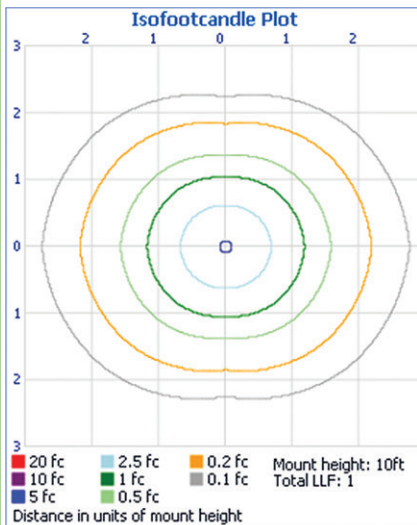

PHOTOMETRIC REPORT:

LED48T8SM-DLC-16W-XPW-101WF

Filename: LED48T8SM-DLC-16W-XPW-101WF
Manufacturer: LEDTRONICS
Luminaire: FROSTED LENS, 16.4W, 120VAC
Luminaire Cat: LED48T8SM-DLC-16W-XPW-101WF
Lamp: LUMEN RATING: 1887.6 Lms.
Lamp Output: 1 lamp(s), rated Lumens/lamp: 1887.6
Max Candela: 507.0 at Horizontal: 90°, Vertical: 0°
Luminous Opening: Point
Test: 5-15-14
Photometry: Type C
CIE Class: Direct
Cutoff Class: Noncutoff