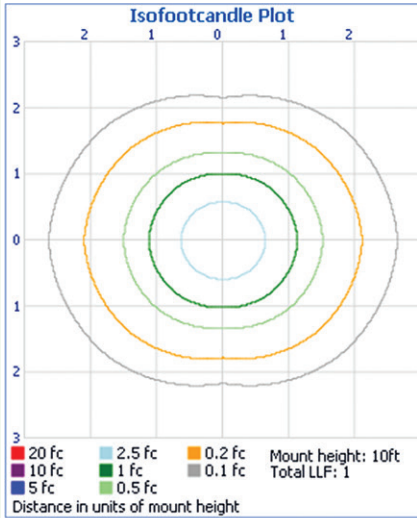

Emitted Color	Warm White	Natural White	Pure White
Input Power	16 Watts		
Input Voltage	90VAC~290VAC (Tested @120VAC)		
Input Current	0.135A	0.140A	0.140A
Total Lumens	1690 lm	1760 lm	1890 lm
Max. Candela	485 cd	475 cd	505 cd
Power Factor	0.95		
Efficacy	110 lm/W	110 lm/W	115 lm/W
CRI	>80		
Color Temperature	2750K~3250K	3800K~4800K	5000K~5600K
Illumination Angle	100° x 135°	105° x 140°	105° x 140°
Oper. Temperature	-4°F to 113°F (-20°C to 45°C)		
Heatsink	Aluminum Alloy / Silver Color		
Lens	Polycarbonate / Frosted White		
Base	2 Pin / G13		
Protection Rating	IP30		
Dimensions	L 47.78 x W Ø1.02 x D Ø1.19 inch L 1214 x W Ø26 x D Ø30 mm		
Net Weight	0.75 lbs / 12 oz / 340.2 g		

LEDTRONICS.COM

WWW.LEDTRONICS.COM

LOG 511 / Rev 03-2015

Check LEDTRONICS.COM for latest data. Printed material may be outdated.

PHOTOMETRIC REPORT:

LED48T8SM-DLC-16W-XIW-101WF

Filename: LED48T8SM-DLC-16W-XIW-101WF
Manufacturer: LEDTRONICS
Luminaire: FROSTED LENS, 15.5W, 120VAC
Luminaire Cat: LED48T8SM-DLC-16W-XIW-101WF
Lamp: LUMEN RATING: 1691.4 Lms.
Lamp Output: 1 lamp(s), rated Lumens/lamp: 1691.4
Max Candela: 484.0 at Horizontal: 90°, Vertical: 0°
Luminous Opening: Point
Test: 5-20-14
Photometry: Type C
CIE Class: Direct
Cutoff Class: Noncutoff

	Illuminance at a Distance	
	Center Beam FC	Beam Width
1.7ft	173.52 fc	4.1ft 7.7ft
3.3ft	43.38 fc	8.2ft 15.5ft
5.0ft	19.28 fc	12.3ft 23.2ft
6.7ft	10.85 fc	16.5ft 31.0ft
8.3ft	6.94 fc	20.6ft 38.7ft
10.0ft	4.82 fc	24.7ft 46.5ft

Vert. Spread: 105.8° Horiz. Spread: 139.6°