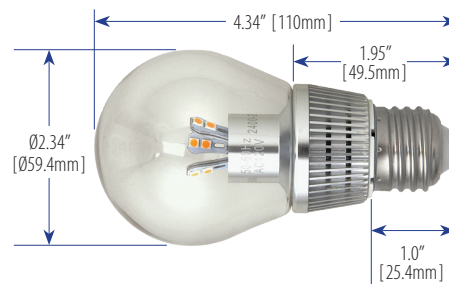

## FEATURES

- 2 Year LEDtronics Limited Warranty
- Direct Retrofit into E26 Edison Base Fixtures
- Omnidirectional Beam Pattern
- Energy Savings of up to 85%
- Lumen Maintenance over 70% @ 50,000+ Hours
- Dimmable with Standard Lamp Dimmers
- High CRI: 80+

**E26 BASE  
CLEAR**

Replaces Incandescent Bulbs  
up to 40 Watts

## DEC-A19C-5W-XHW-120AWD

<b>Input Power</b>	4.8 Watts
<b>Input Voltage</b>	120VAC
<b>Total Lumens</b>	352 lm
<b>Max. Candela</b>	42 cd
<b>Power Factor</b>	0.84
<b>Efficacy</b>	73 lm/W
<b>CRI</b>	>80
<b>Color</b>	Halogen White
<b>Color Temperature</b>	2400K~2700K
<b>Beam Pattern</b>	Omnidirectional
<b>Oper. Temperature</b>	-4°F ~+113°F -20°C ~+45°C
<b>Heatsink</b>	Aluminum Alloy / Silver
<b>Lens</b>	Glass / Clear
<b>Dimensions</b>	4.34 x Ø2.34 inch / 110 x Ø59 mm
<b>Net Weight</b>	2.0 oz / 56.7 g