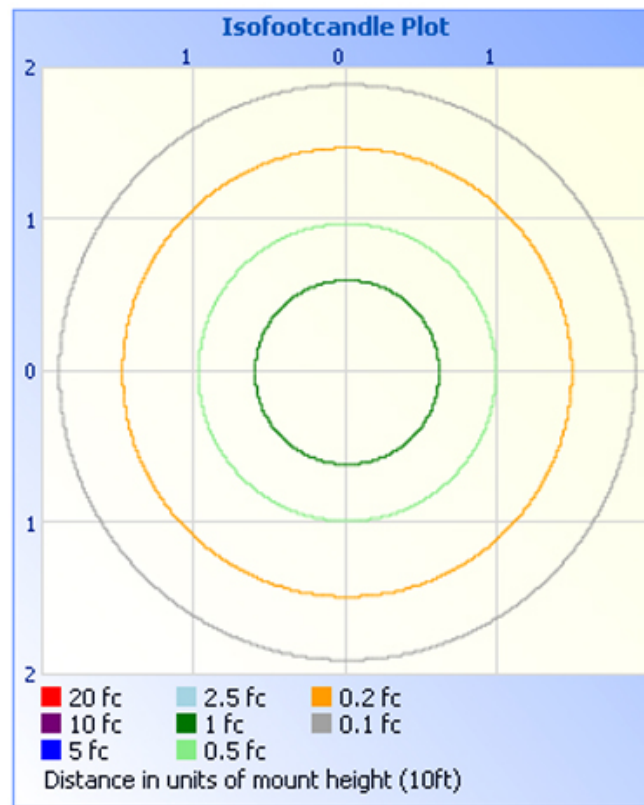

Luminous Opening: Point

Test: 8-22-13

Photometry : Type C

CIE Class: Semi-Direct

Cutoff Class: Semicutoff

Zonal Lumen Summary

Zone	Lumens	% Lamp	% Luminaire
0-30	144.8	19.3%	19.3%
0-40	241.8	32.2%	32.2%
0-60	450.8	60.1%	60.1%
60-90	212.4	28.3%	28.3%
70-100	155.9	20.8%	20.8%
90-120	69.4	9.2%	9.2%
0-90	663.1	88.4%	88.4%
90-180	87.1	11.6%	11.6%
0-180	750.3	100%	100%

Illuminance at a Distance

Distance (ft)	Center Beam fc	Beam Width
2.0ft	45.4 fc	8.6 ft
4.0ft	11.4 fc	17.3 ft
6.0ft	5.0 fc	25.9 ft
8.0ft	2.8 fc	34.6 ft
10.0ft	1.8 fc	43.2 ft

■ Beam Spread: 130.3°