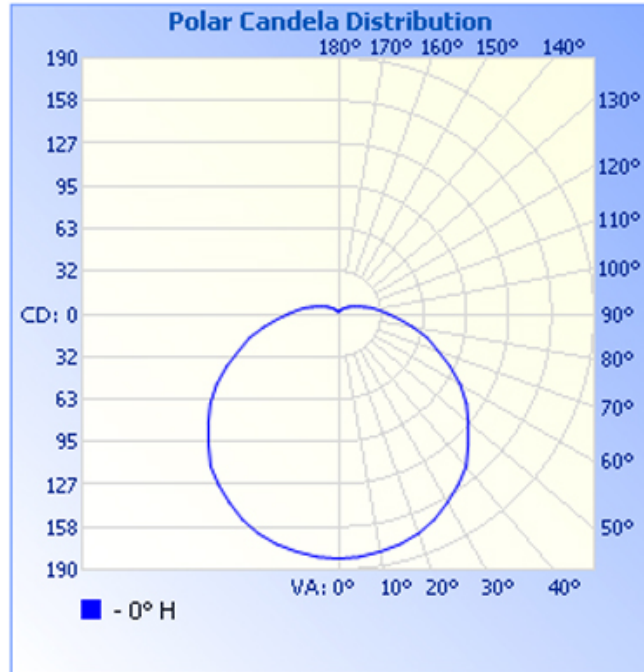

Manufacturer: LEDTRONICS

Luminaire: FROSTED LENS, 120VAC, 9.2W

Luminaire Cat: DEC-A21F-9W-XIW-120AWD-ES

Lamp: LUMEN RATING: 750.3Lms.

Lamp Output: 1 lamp, rated Lumens/lamp: 750.3

Max Candela: 181.7 at Horizontal: 0°, Vertical: 0°

Luminous Opening: Point

Test: 8-22-13

Photometry : Type C

CIE Class: Semi-Direct

Cutoff Class: Semicutoff

Zonal Lumen Summary

Zone	Lumens	% Lamp	% Luminaire
0-30	144.8	19.3%	19.3%
0-40	241.8	32.2%	32.2%
0-60	450.8	60.1%	60.1%
60-90	212.4	28.3%	28.3%
70-100	155.9	20.8%	20.8%
90-120	69.4	9.2%	9.2%
0-90	663.1	88.4%	88.4%
90-180	87.1	11.6%	11.6%
0-180	750.3	100%	100%

Illuminance at a Distance

Distance (ft)	Center Beam fc	Beam Width
2.0ft	45.4 fc	8.6 ft
4.0ft	11.4 fc	17.3 ft
6.0ft	5.0 fc	25.9 ft
8.0ft	2.8 fc	34.6 ft
10.0ft	1.8 fc	43.2 ft

■ Beam Spread: 130.3°