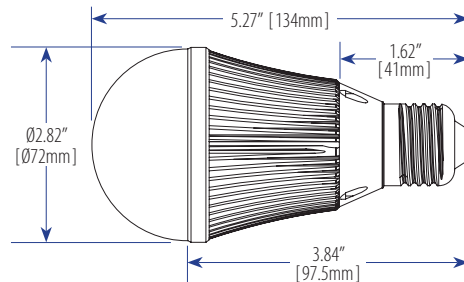

LED A21 Bulb, Dimmable, Frosted, 9W

Replaces Incandescents 75 to 100 Watts – E26 Base – 3000K Warm White

FEATURES

- 3 Year LEDtronics Limited Warranty
- Direct Retrofit into E26 Edison Base Fixtures
- Directional (180°) Candela Exceeds 100 Watt Incandescent
- Lumen Maintenance over 70% @ 50,000+ Hours
- UL/cUL Listed: E343952 (LED-G70-E26)
- Energy Savings of up to 80%
- Dimmable with Standard Lamp Dimmers
- High CRI / High Lumen with Wide Light Distribution
- UV-Protected Polycarbonate Diffused Lens

FROSTED LENS

Replaces Incandescent Bulbs up to 100 Watts

E26 BASE

DEC-A21F-9W-XIW-120AWD-ES

Input Power	9 Watts
Input Voltage	120VAC
Total Lumens	750 lm
Max. Candela	180 cd <i>(exceeds 100W Incandescent)</i>
Power Factor	0.80
Efficacy	80 lm/W
CRI	>80
Color	Warm White
Color Temperature	3000K~3200K
Angle of Illumination	180°
Oper. Temperature	-13°F ~+104°F / -25°C ~+40°C
Protection Rating	IP50 – Dust Protected
Heatsink	Aluminum Alloy / Silver
Lens	Polycarbonate / Frosted White
Base	E26
Dimensions	5.27 x 0.82 inch / 134 x 072 mm
Net Weight	8.16 oz / 231.3 g