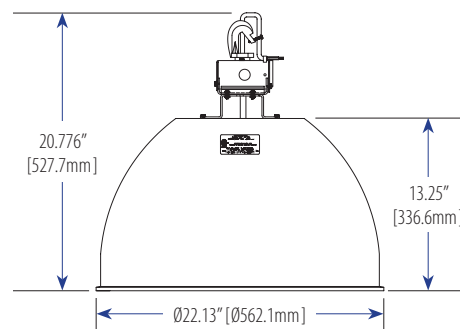

LEDTRONICS®

Creating the Future of LED Light Since 1983™

23105 Kashiwa Court, Torrance, CA 90505
Phone: (800) 579.4875 / (310) 534.1505
Fax: (310) 534.1424
E-mail: info@ledtronics.com
Website: ledtronics.com

© 2014 LEDtronics, Inc.

To order LEDtronics products,
contact the Distributor or Sales Representative in your area.

Visit our website to find your local Distributor or Representative
from our worldwide network:

LEDTRONICS.COM

WWW.LEDTRONICS.COM

LOG 468 / Rev 09-2014

Check LEDTRONICS.COM for latest data.
Printed material may be outdated.