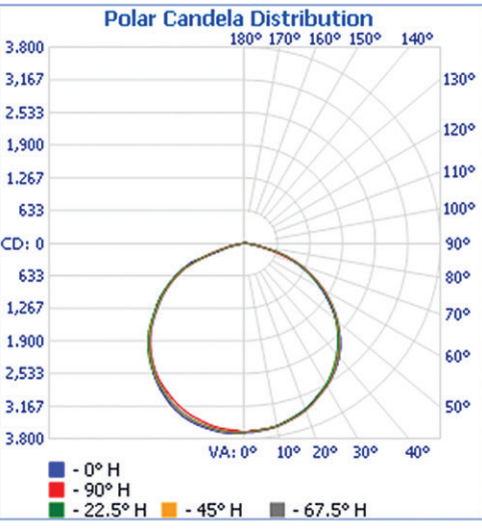

Filename: HBL001-4X60W-XPW-001
Manufacturer: LEDTRONICS
Luminaire: LED HIGH BAY
Luminaire Cat: HBL001-4X60W-XPW-001
Lamp: LED
Lamp Cat: NA, LUMINAIRE OUTPUT = 10609 LM
Lamp Output: 1 lamp(s), rated Lumens/lamp: 10618.55
Max Candela: 3,705.7 at Horizontal: 180°, Vertical: 5°
Input Wattage: 96.7
Luminous Opening: Rectangle (L: 1.83ft, W: 1.83ft)
Test Lab: Intertek
Photometry : Type C
CIE Class: Direct
Cutoff Class: Full Cutoff
Nema Type: 7 X 7

Illuminance at a Distance

Center Beam FC	Beam Width	
3.3ft	330.56 fc	10.7ft 10.7ft
6.7ft	82.64 fc	21.4ft 21.4ft
10.0ft	36.73 fc	32.1ft 32.2ft
13.3ft	20.66 fc	42.7ft 42.9ft
16.7ft	13.22 fc	53.4ft 53.6ft
20.0ft	9.18 fc	64.1ft 64.3ft

Vert. Spread: 116.1° Horiz. Spread: 116.2°