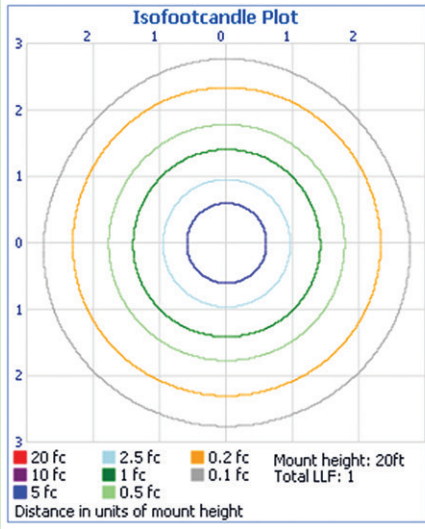

97 Watts

HBL001-4X60W-XPW-001

Input Power	96.7 Watts
Input Voltage	100~277VAC
Emitted Color	Pure White
Color Temperature	4745K ~5310K
Max. Candela	3705 cd
Total Lumens	10619 lm
Efficacy	109 lm/W
CRI	74
Power Factor	0.99
Dimming	Resistance, 1-10VDC or PWM
Viewing Angle	115° (Full Beam Width at 50% Intensity)
Housing	Aluminum / White – PMMA Light Guide Plate
Dimensions	Ø22.13 x 20.78 inch / Ø562 x 528 mm
Weight	18.35 lbs / 8.32 kg

LEDTRONICS.COM

WWW.LEDTRONICS.COM

LOG 468 / Rev 09-2014

Check LEDTRONICS.COM for latest data.
Printed material may be outdated.

LED High Bay Light, Only 97 Watts

PHOTOMETRIC REPORTS: HBL001-4X60W-XPW-001

20 FEET

Illuminance at a Distance

Center Beam FC	Beam Width	
3.3ft	330.56 fc	10.7ft 10.7ft
6.7ft	82.64 fc	21.4ft 21.4ft
10.0ft	36.73 fc	32.1ft 32.2ft
13.3ft	20.66 fc	42.7ft 42.9ft
16.7ft	13.22 fc	53.4ft 53.6ft
20.0ft	9.18 fc	64.1ft 64.3ft