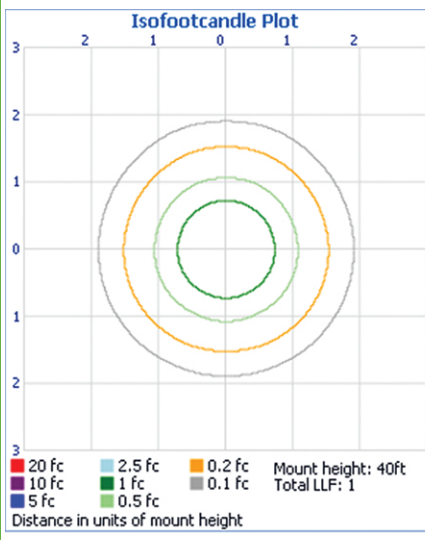

LED High Bay Light, Only 97 Watts

PHOTOMETRIC REPORTS: HBL001-4X60W-XPW-001

20 FEET

Filename: HBL001-4X60W-XPW-001
Manufacturer: LEDTRONICS
Luminaire: LED HIGH BAY
Luminaire Cat: HBL001-4X60W-XPW-001
Lamp: LED
Lamp Cat: NA, LUMINAIRE OUTPUT = 10609 LM
Lamp Output: 1 lamp(s), rated Lumens/lamp: 10618.55
Max Candela: 3,705.7 at Horizontal: 180°, Vertical: 5°
Input Wattage: 96.7
Luminous Opening: Rectangle (L: 1.83ft, W: 1.83ft)
Test Lab: Intertek
Photometry : Type C
CIE Class: Direct
Cutoff Class: Full Cutoff
Nema Type: 7 X 7

Illuminance at a Distance

Center Beam FC	Beam Width	
3.3ft	330.56 fc	10.7ft 10.7ft
6.7ft	82.64 fc	21.4ft 21.4ft
10.0ft	36.73 fc	32.1ft 32.2ft
13.3ft	20.66 fc	42.7ft 42.9ft
16.7ft	13.22 fc	53.4ft 53.6ft
20.0ft	9.18 fc	64.1ft 64.3ft

Vert. Spread: 116.1° Horiz. Spread: 116.2°

40 FEET

Filename: HBL001-4X60W-XPW-001
Manufacturer: LEDTRONICS
Luminaire: LED HIGH BAY
Luminaire Cat: HBL001-4X60W-XPW-001
Lamp: LED
Lamp Cat: NA, LUMINAIRE OUTPUT = 10609 LM
Lamp Output: 1 lamp(s), rated Lumens/lamp: 10618.55
Max Candela: 3,705.7 at Horizontal: 180°, Vertical: 5°
Input Wattage: 96.7
Luminous Opening: Rectangle (L: 1.83ft, W: 1.83ft)
Test Lab: Intertek
Photometry : Type C
CIE Class: Direct
Cutoff Class: Full Cutoff
Nema Type: 7 X 7

Illuminance at a Distance

Center Beam FC	Beam Width	
6.7ft	82.64 fc	21.4ft 21.4ft
13.3ft	20.66 fc	42.7ft 42.9ft
20.0ft	9.18 fc	64.1ft 64.3ft
26.7ft	5.17 fc	85.5ft 85.8ft
33.3ft	3.31 fc	106.8ft 107.2ft
40.0ft	2.30 fc	128.2ft 128.6ft

Vert. Spread: 116.1° Horiz. Spread: 116.2°