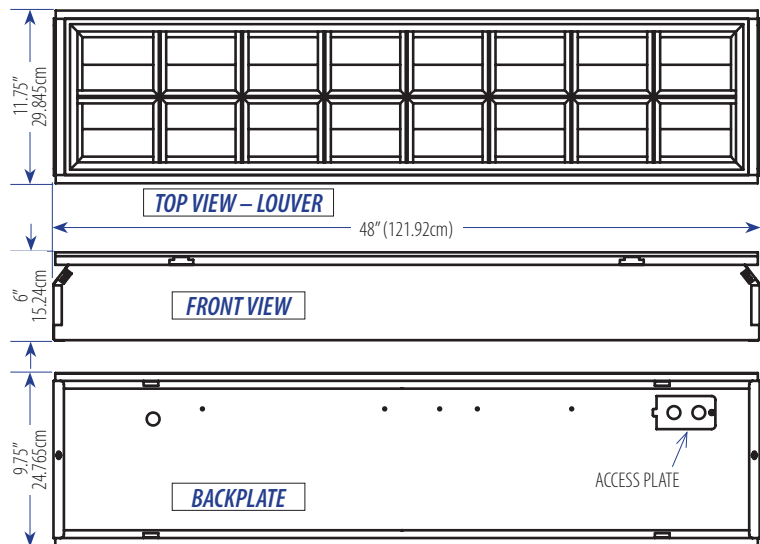

LED T8 4-Ft T-Bar Parabolic Louver Light Fixture

LEDGPA510-2-4R-S16

For 2 T8 Bi-Pin 48" Lamps — Aluminum w/Silver Finish — Premium-Grade for LED T8 Light Tube(s) — ETL Listed

FEATURES

- **Fixture Warranty:** 2 Years
- **Housing:** 22-Gauge, Cold-Rolled Steel with Baked White Polyester Finish – 86% Minimum Reflectance
- **Parabolic Louver:** Full 3-inch Deep, 16-Cell / Aluminum with Semi-Specular Low-Iridescent Silver Finish
- **Latch:** T-Hinge & Spring-Loaded
- Heavy-Duty On/Off Safety Switch
- **Safety Assurance:** ETL Listed / Conforms to UL Standard 1598 - SUB 8750
- **Environment-Friendly:** RoHS Compliant

SAFETY SWITCH

- Easily accessible on exterior of wire way
- Allows safe entry to wire way channel where power connector can be disconnected for maintenance to fixture
- Allows individual fixture to be switched ON/OFF during re-lamping or Maintenance
- Prevents damage to lamp and electrical shock during lamping and re-lamping

SPECIFICATIONS

PART NUMBER	LEDGPA510-2-4R-S16
Type	2-Lamp recessed mounted luminaire accommodates deep-cell aluminum parabolic louvers and other diffusing media. For installation in inverted T-Bar ceilings.
Diffusing Media	Deep-cell aluminum parabolic louvers – 3" min. depth. Semi-specular low-iridescent silver finish standard.
Construction	22-gauge cold-rolled steel housing with 18ga end plates - Spot welded seams and corners
Finish	Baked white polyester finish / Minimum Reflectance: 86%
Lamp Type	Operates T8 LED light tube(s) only, self-driven
Labels	ETL-Listed / Conforms to UL Standard 1598-SUB8750
Wiring	Both black and white leads connected to the same end Hot A.C. Line — Black Common — White
Weight	16.5 lbs / 264 oz / 7.48 kg — without tubes

ONLY FIXTURE IS SOLD —
4-ft. LED T8 LAMPS SOLD SEPARATELY.