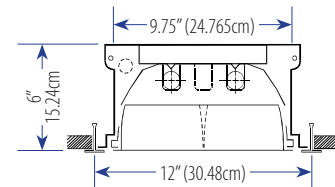

CROSS SECTION

AVAILABLE FOR THE LUMINAIRE FIXTURES (NOT INCLUDED)

White LED T8 Tubelight / 4 Ft
Series LED48T8SM