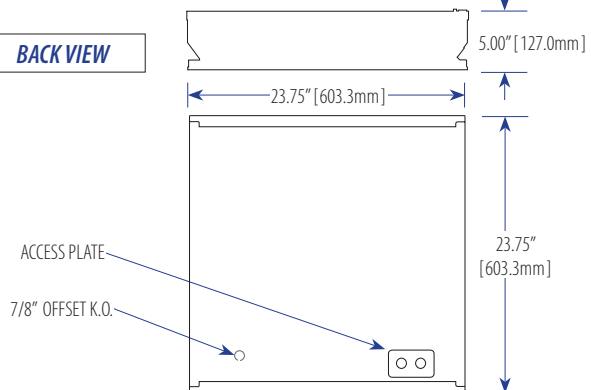

BACK VIEW

www.LEDtronics.com

LOG 368 / Rev 08 -2013

Check LEDTRONICS.COM for latest data. Printed material may be outdated.

LEDTRONICS®
Creating the Future of Light Since 1983™

© 2013 LEDtronics, Inc.

23105 Kashiwa Court, Torrance, CA 90505
Phone: (800) 579.4875 / (310) 534.1505
Fax: (310) 534.1424
E-mail: info@ledtronics.com
Website: ledtronics.com