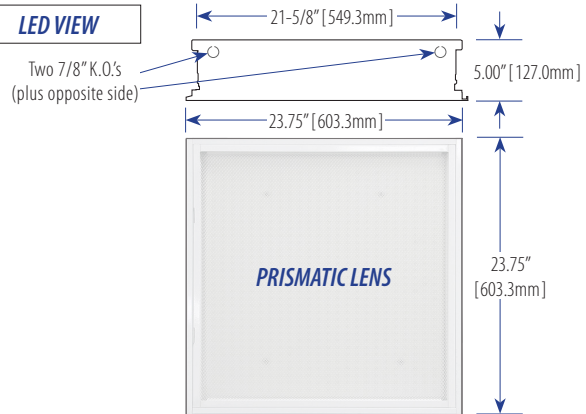

CROSS SECTION

LED VIEW