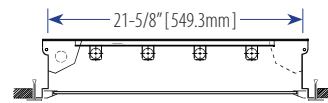

LED T8 2ft Tube Recessed T-Bar Ceiling Light Fixture

LEDGHL320-4-2LR

2-Ft x 2-Ft (nominal) – 5" Depth – 4 LED Tubes — Premium-Grade for LED T8 Light Tube(s) — ETL Listed

FEATURES

- **Fixture Warranty:** 2 Years
- Heavy-Duty On/Off Safety Switch
- **Housing:** 22-Gauge, Cold-Rolled Steel
- **Door Frame:** 20-Gauge Steel or Extruded Aluminum Screwed at Each Corner, Painted after Fabrication
- **Latch:** T-Hinge & Spring-Loaded
- Baked White Polyester Finish
- **Safety Assurance:** ETL Listed / Conforms to UL Standard 1598 - SUB 8750
- **Environment-Friendly:** RoHS Compliant

SAFETY SWITCH

- Easily accessible on exterior of wire way
- Allows safe entry to wire way channel for disconnecting power connector for fixture maintenance
- Allows individual fixture to be switched ON/OFF during re-lamping or Maintenance
- Prevents damage to lamp and electrical shock during lamping and re-lamping

SPECIFICATIONS

PART NUMBER	LEDGHL320-4-2LR
Type	For inverted T-Bar installations
Door Frame	20-gauge cold-rolled steel or extruded aluminum in various finishes; T-hinge, positive-spring-loaded latch
Optics	Clear prismatic acrylic standard
Construction	22-gauge cold-rolled steel housing
Finish	Baked white polyester finish / Minimum Reflectance: 86%
Wiring	Operates T8 LED light tube(s) only
Labels	ETL-Listed / Conforms to UL Standard 1598-SUB8750
Lamp Type	LED T8 light tube, self-driven Both black and white leads connected to the same end

Available for the T-Bar Luminaire (NOT INCLUDED)

White LED T8 Tubelight / 2 Ft

Series LED24T8SM

Long-Life, Energy-Efficient Drop-In Fluorescent Replacement Tubes in 2-Pin/G13 Base

Clear Lens – 3000K or 4100K or 5000K White – Consumes 9 Watts Premium SMD LEDs – Operates on 90-to-290VAC

CROSS SECTION

LED VIEW

BACK VIEW

www.LEDtronics.com