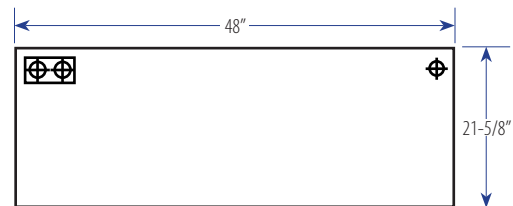

BACK PLATE

ACCESS PLATE 7/8" OFFSET K.O.

Available for the T-Bar Luminaire (NOT INCLUDED)