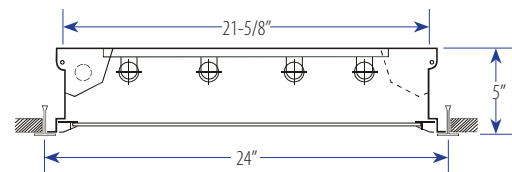

CROSS SECTION