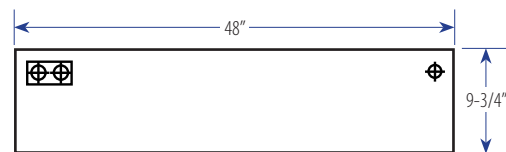

BACK PLATE

ACCESS PLATE 7/8" OFFSET K.O.

Available for the T-Bar Luminaire (NOT INCLUDED)