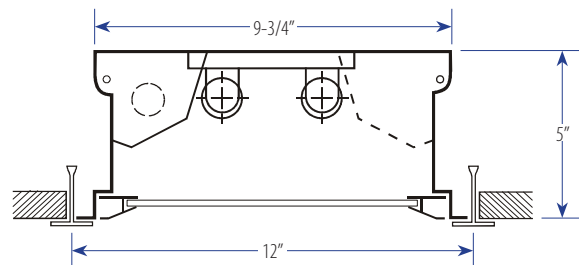

CROSS SECTION