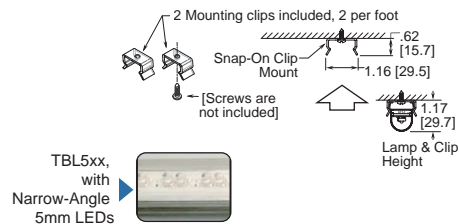

**ACCESSORIES**

- 12-inch Wire with Female Coaxial Connector

120Vac-to-12Vdc Power transformers available: 1Amp to 5.2Amps

**CUSTOM OPTIONS** [For qualified applications & large-quantity OEM orders]

- Special Operating Voltages
- Choice of Narrow (15°), Medium (30°) or Wide-Angle (125°) Beam-Width LEDs
- Frosted Tube Housings for Diffused Light
- Different-Color LEDs or White-Color Temperatures